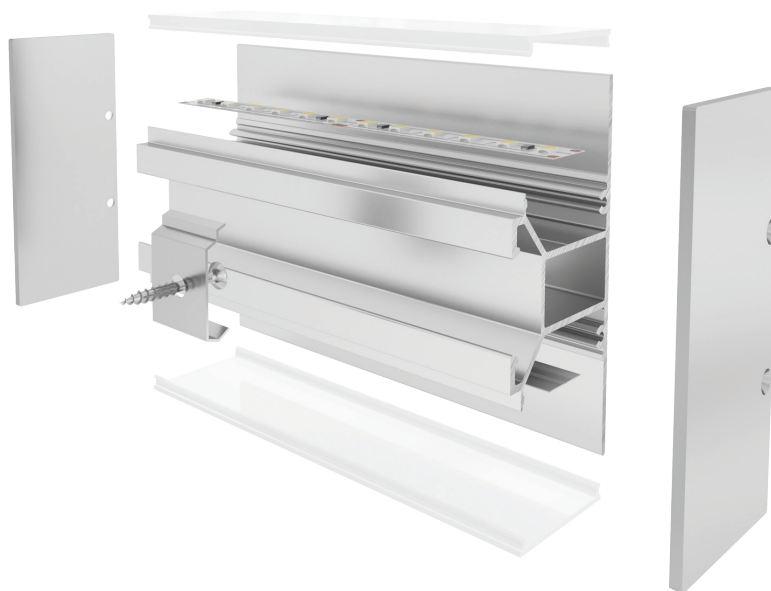

LLP-WL04-05

Available in 2 m for LED strip up to 18 mm width

COVERS

INSTALLATION

END CAPS

MOUNTING CLIPS

Article	Description	Length	Material	Color	Picture	Packaging
LLP-WL04-05-S2	Wall profile	2 m	Anodized aluminium	Silver		-
LLP-WL04-05-W2	Wall profile	2 m	Painted aluminium	White		-
LLD-05-FK2	Transparent cover	2 m	Polycarbonate	-		-
LLD-05-FM2	Opal cover	2 m	Polycarbonate	-		-
LLD-05-FS2	Frosted cover	2 m	Polycarbonate	-		-
PRA-WL04-SM-U	End cap without hole	-	Plastic	Grey	A	-
PRA-WL04-WM-U	End cap without hole	-	Plastic	White	A	-
PRM-IN08-M	Mounting clip	-	Metal	-	B	-