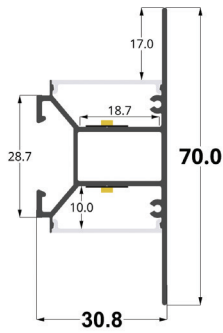

LLP-WL04-05

Available in 2 m for LED strip up to 18 mm width

COVERS

INSTALLATION

END CAPS

MOUNTING CLIPS

Article	Description	Length	Material	Color	Picture	Packaging
LLP-WL04-05-S2	Wall profile	2 m	Anodized aluminium	Silver		-
LLP-WL04-05-W2	Wall profile	2 m	Painted aluminium	White		-
LLD-05-FK2	Transparent cover	2 m	Polycarbonate	-		-
LLD-05-FM2	Opal cover	2 m	Polycarbonate	-		-
LLD-05-FS2	Frosted cover	2 m	Polycarbonate	-		-
PRA-WL04-SM-U	End cap without hole	-	Plastic	Grey	A	-
PRA-WL04-WM-U	End cap without hole	-	Plastic	White	A	-
PRM-IN08-M	Mounting clip	-	Metal	-	B	-