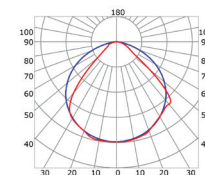

### PHOTOMETRIC CURVE

Transparent cover  
(light reduction: -16%)

Semiopal cover  
(light reduction: -21%)

Opal cover: -33%  
Frosted cover: -39%

56° lens cover  
(light reduction: -16%)