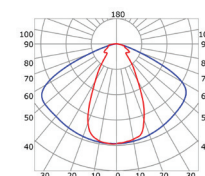

### PHOTOMETRIC CURVE

Transparent cover  
(light reduction: -16%)

Semiopal cover  
(light reduction: -21%)

Opal cover: -33%  
Frosted cover: -39%

56° lens cover  
(light reduction: -16%)