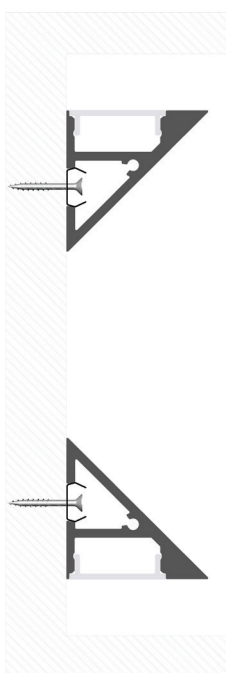

INSTALLATION

END CAPS

MOUNTING CLIPS

Article	Description	Length	Material	Color	Picture	Packaging
LLP-WL02-03-S2	Wall profile	2 m	Anodized aluminium	Silver		50 pcs
LLP-WL02-03-W2	Wall profile	2 m	Painted aluminium	White		50 pcs
LLD-03-FK2	Transparent cover	2 m	Polycarbonate	-		320 pcs
LLD-03-FM2	Opal cover	2 m	Polycarbonate	-		320 pcs
LLD-03-FH2	Semiopal cover	2 m	Polycarbonate	-		320 pcs
LLD-03-FS2	Frosted cover	2 m	Polycarbonate	-		320 pcs
LLD-03-XK2-L2	56° lens	2 m	Polycarbonate	-		-
LLE-WL02S-GP-U / LLE-WL02S-WP-U	Left end cap	-	Plastic	Grey / White	A	-
LLE-WL02D-GP-U / LLE-WL02D-WP-U	Right end cap	-	Plastic	Grey / White	B	-
LLM-IN04-M	Mounting clip	-	Metal	-	C	-