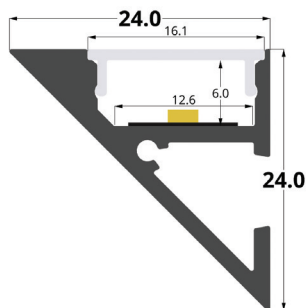

## LLP-WL02-03

Available in 2 m for LED strip up to 12 mm width

### PHOTOMETRIC CURVE

Transparent cover  
(light reduction: -16%)

Semiopal cover  
(light reduction: -21%)

Opal cover: -33%  
Frosted cover: -39%

56° lens cover  
(light reduction: -16%)