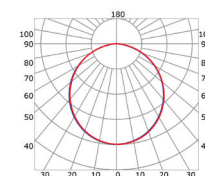

### PHOTOMETRIC CURVE

Transparent cover  
(light reduction: -16%)

Semiopal cover  
(light reduction: -21%)

Opal cover: -33%  
Frosted cover: -39%

56° lens cover  
(light reduction: -16%)