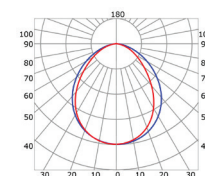

## LLP-WL02-03

Available in 2 m for LED strip up to 12 mm width

### PHOTOMETRIC CURVE

Transparent cover  
(light reduction: -16%)

Semiopal cover  
(light reduction: -21%)

Opal cover: -33%  
Frosted cover: -39%

56° lens cover  
(light reduction: -16%)