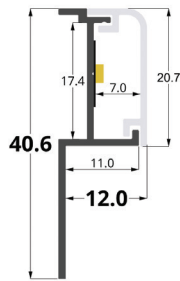

LLP-TI03-10

Available in 3 m for LED strip up to 17 mm width

COVERS

PHOTOMETRIC CURVE

Frosted cover
(light reduction: -26%)

INSTALLATION

Article	Description	Length	Material	Color	Picture	Packaging
LLP-TI03-10-S3	Tiling profile	3 m	Anodized aluminium	Silver	-	-
LLP-TI03-10-W3	Tiling profile	3 m	Painted aluminium	White	-	-
LLD-10-LS3	Frosted cover	3 m	Polycarbonate	-	-	-