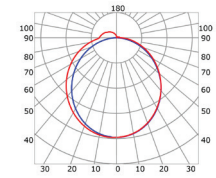

LLP-TI03-10

Available in 3 m for LED strip up to 17 mm width

COVERS

PHOTOMETRIC CURVE

Frosted cover
(light reduction: -26%)

INSTALLATION

Article	Description	Length	Material	Color	Picture	Packaging
LLP-TI03-10-S3	Tiling profile	3 m	Anodized aluminium	Silver	-	-
LLP-TI03-10-W3	Tiling profile	3 m	Painted aluminium	White	-	-
LLD-10-LS3	Frosted cover	3 m	Polycarbonate	-	-	-