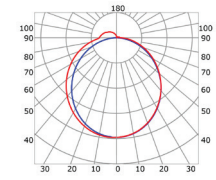

LLP-TI02-10

Available in 3 m for LED strip up to 17 mm width

COVERS

PHOTOMETRIC CURVE

Frosted cover
(light reduction: -26%)

INSTALLATION

Article	Description	Length	Material	Color	Picture	Packaging
LLP-TI02-10-S3	Tiling profile	3 m	Anodized aluminium	Silver	-	-
LLD-10-LS3	Frosted cover	3 m	Polycarbonate	-	-	-