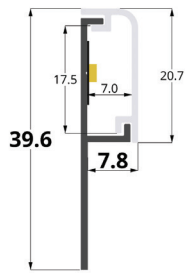

LLP-TI02-10

Available in 3 m for LED strip up to 17 mm width

COVERS

PHOTOMETRIC CURVE

Frosted cover
(light reduction: -26%)

INSTALLATION

Article	Description	Length	Material	Color	Picture	Packaging
LLP-TI02-10-S3	Tiling profile	3 m	Anodized aluminium	Silver	-	-
LLD-10-LS3	Frosted cover	3 m	Polycarbonate	-	-	-