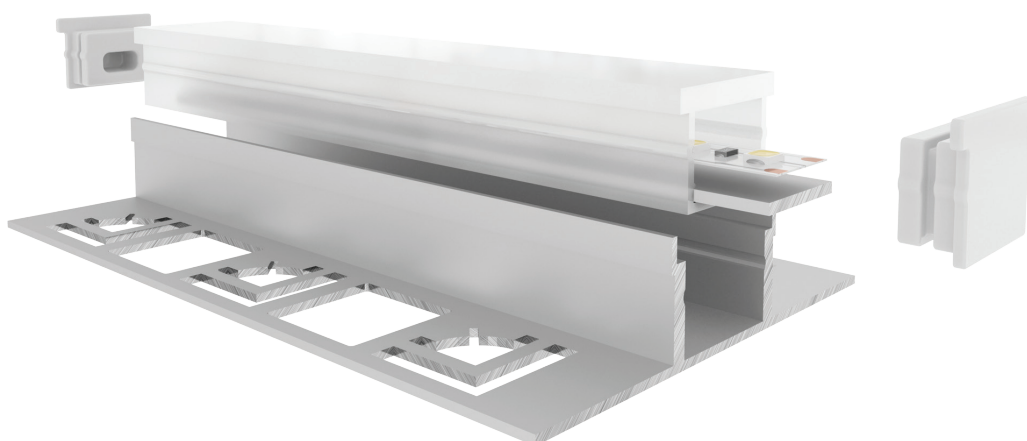

TILING

LLP-TI01-11

Available in 3 m for LED strip up to 10 mm width

COVERS

PHOTOMETRIC CURVE

— C0-C180 — C90-C270
Opal cover: -42%
Frosted cover: -43%

INSTALLATION

END CAPS

A

Article	Description	Length	Material	Color	Picture	Packaging
LLP-TI01-11-S3	Tiling waterproof profile	3 m	Anodized aluminium	Silver		-
LLP-AC02-00-S3	Flat bar	3 m	Anodized aluminium	Silver		-
LLD-11-WM3	Opal cover	3 m	Polycarbonate	-		-
LLD-11-WS3	Frosted cover	3 m	Polycarbonate	-		-
LLE-D11W-WS-U	End cap	-	Silicone	White	A	550 pcs