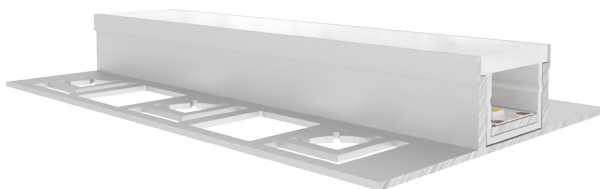

TILING

LLP-TI01-11

Available in 3 m for LED strip up to 10 mm width

COVERS

PHOTOMETRIC CURVE

— C0-C180 — C90-C270
Opal cover: -42%
Frosted cover: -43%

INSTALLATION

END CAPS

A

Article	Description	Length	Material	Color	Picture	Packaging
LLP-TI01-11-S3	Tiling waterproof profile	3 m	Anodized aluminium	Silver		-
LLP-AC02-00-S3	Flat bar	3 m	Anodized aluminium	Silver		-
LLD-11-WM3	Opal cover	3 m	Polycarbonate	-		-
LLD-11-WS3	Frosted cover	3 m	Polycarbonate	-		-
LLE-D11W-WS-U	End cap	-	Silicone	White	A	550 pcs