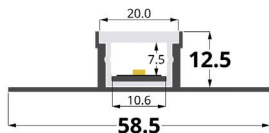

TILING

LLP-TI01-11

Available in 3 m for LED strip up to 10 mm width

COVERS

PHOTOMETRIC CURVE

— C0-C180 — C90-C270
Opal cover: -42%
Frosted cover: -43%

INSTALLATION

END CAPS

A

Article	Description	Length	Material	Color	Picture	Packaging
LLP-TI01-11-S3	Tiling waterproof profile	3 m	Anodized aluminium	Silver		-
LLP-AC02-00-S3	Flat bar	3 m	Anodized aluminium	Silver		-
LLD-11-WM3	Opal cover	3 m	Polycarbonate	-		-
LLD-11-WS3	Frosted cover	3 m	Polycarbonate	-		-
LLE-D11W-WS-U	End cap	-	Silicone	White	A	550 pcs