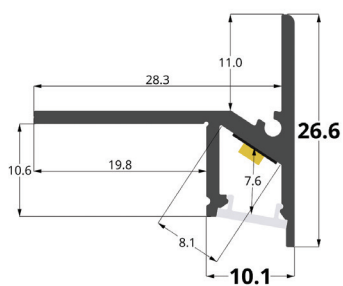

LLP-ST01-02

Available in 2 m for LED strip up to 6 mm width

COVERS

PHOTOMETRIC CURVE

— C0-C180 — C90-C270

Opal cover: -68%

Frosted cover: -69%

INSTALLATION

Article	Description	Length	Material	Color	Picture	Packaging
LLP-ST01-02-S2	Profile for step	2 m	Anodized aluminium	Silver	-	-
LLP-ST01-02-B2	Profile for step	2 m	Anodized aluminium	Black	-	-
LLD-02-FM2	Opal cover	2 m	Polycarbonate	-	-	300 pcs
LLD-02-FS2	Frosted cover	2 m	Polycarbonate	-	-	300 pcs