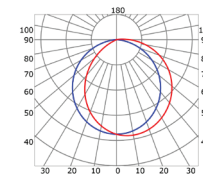

LLP-ST01-02

Available in 2 m for LED strip up to 6 mm width

COVERS

PHOTOMETRIC CURVE

— C0-C180 — C90-C270

Opal cover: -68%

Frosted cover: -69%

INSTALLATION

Article	Description	Length	Material	Color	Picture	Packaging
LLP-ST01-02-S2	Profile for step	2 m	Anodized aluminium	Silver	-	-
LLP-ST01-02-B2	Profile for step	2 m	Anodized aluminium	Black	-	-
LLD-02-FM2	Opal cover	2 m	Polycarbonate	-	-	300 pcs
LLD-02-FS2	Frosted cover	2 m	Polycarbonate	-	-	300 pcs