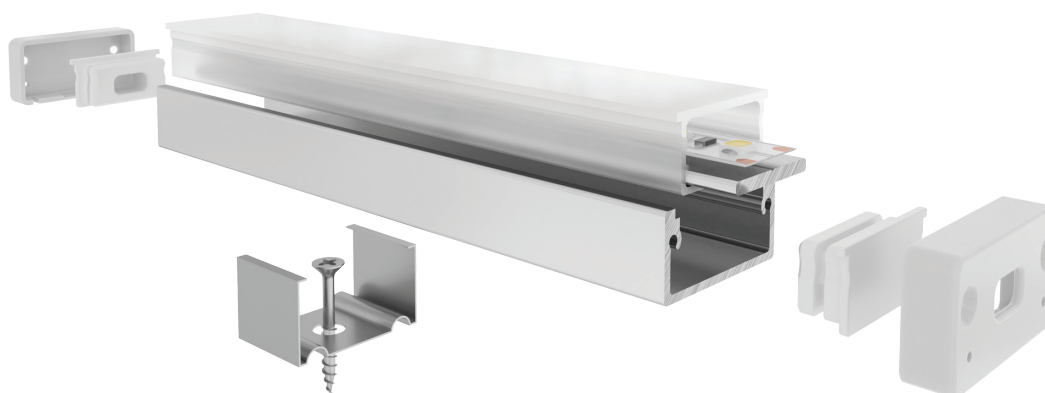

SURFACE

LLP-SL09-12

Available in 3 m for LED strip up to 12 mm width

COVERS

PHOTOMETRIC CURVE

Opal cover
(light reduction: -32%)

INSTALLATION

END CAPS

MOUNTING CLIPS

Article	Description	Length	Material	Color	Picture	Packaging
LLP-SL09-12-S3	Waterproof surface profile	3 m	Anodized aluminium	Silver		-
LLP-AC01-00-S3	Flat bar for LED strip	3 m	Anodized aluminium	Silver		-
LLD-12-WK3	Transparent cover		Polycarbonate	-		-
LLD-12-WM3	Opal cover	3 m	Polycarbonate	-		-
LLE-SL09-GP-N	End cap without hole	-	Plastic	Grey	A	400 pcs
LLE-SL09-GP-W	End cap with hole	-	Plastic	Grey	B	400 pcs
LLE-D12W-WS-U	Internal end cap	-	Silicone	White	C	400 pcs
LLM-ES07-M	Mounting clip	-	Metal	-	D	-