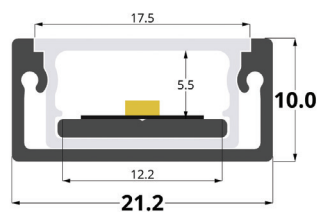

SURFACE

LLP-SL09-12

Available in 3 m for LED strip up to 12 mm width

COVERS

PHOTOMETRIC CURVE

Opal cover
(light reduction: -32%)

INSTALLATION

END CAPS

MOUNTING CLIPS

Article	Description	Length	Material	Color	Picture	Packaging
LLP-SL09-12-S3	Waterproof surface profile	3 m	Anodized aluminium	Silver		-
LLP-AC01-00-S3	Flat bar for LED strip	3 m	Anodized aluminium	Silver		-
LLD-12-WK3	Transparent cover		Polycarbonate	-		-
LLD-12-WM3	Opal cover	3 m	Polycarbonate	-		-
LLE-SL09-GP-N	End cap without hole	-	Plastic	Grey	A	400 pcs
LLE-SL09-GP-W	End cap with hole	-	Plastic	Grey	B	400 pcs
LLE-D12W-WS-U	Internal end cap	-	Silicone	White	C	400 pcs
LLM-ES07-M	Mounting clip	-	Metal	-	D	-