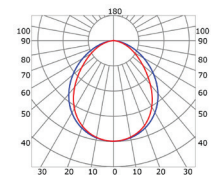

LLP-SL08-03

Available in 2 m and 3 m for LED strip up to 12 mm width

INSTALLATION

END CAPS

MOUNTING CLIPS

COVERS

PHOTOMETRIC CURVE

Transparent cover 90°
(light reduction: -16%)

Semiopal cover 90°
(light reduction: -20%)

Opal cover: -32%
Frosted cover: -39%

Black diffuser
(light reduction: -84%)

60° lens cover
(light reduction: -16%)

Article	Description	Length	Material	Color	Picture	Packaging
LLP-SL08-03-S2 / LLP-SL08-03-S3	Surface profile	2 / 3 m	Anodized aluminium	Silver		120 / 80 pcs
LLP-SL08-03-B2 / LLP-SL08-03-B3	Surface profile	2 / 3 m	Anodized aluminium	Black		120 / 80 pcs
LLP-SL08-03-W2 / LLP-SL08-03-W3	Surface profile	2 / 3 m	Painted aluminium	White		120 / 80 pcs
LLD-03-FK2 / LLD-03-FK3	Transparent cover	2 / 3 m	Polycarbonate	-		320 / 180 pcs
LLD-03-FM2 / LLD-03-FM3	Opal cover	2 / 3 m	Polycarbonate	-		320 / 180 pcs
LLD-03-FH2 / LLD-03-FH3	Semiopal cover	2 / 3 m	Polycarbonate	-		320 / 180 pcs
LLD-03-FS2 / LLD-03-FS3 / LLD-03-FB2(3)	Frosted cover	2 / 3 m	Polycarbonate	White / Black		320 / 180 pcs
LLD-03-XK2-L2 / LLD-03-XK3-L2	60° lens	2 / 3 m	Polycarbonate	-		-
LLE-SL08-WP-N / LLE-SL08-BP-N	End cap without hole	-	Plastic	White / Black	A	-
LLE-SL08-GP-N	End cap without hole	-	Plastic	Grey	A	-
LLE-SL08-WP-W / LLE-SL08-BP-W	End cap with hole	-	Plastic	White / Black	B	-
LLE-SL08-GP-W	End cap with hole	-	Plastic	Grey	B	-
LLE-SL08-WP-F / LLE-SL08-BP-F	End cap for furniture	-	Plastic	White / Black	C	-
LLE-SL08-GP-F	End cap for furniture	-	Plastic	Grey	C	-
LLM-ES01-M / LLM-ES01-P	Mounting clip	-	Metal / Plastic	-	D / E	-
LLM-AC05-P	90° mounting clip	-	Plastic	-	F	-