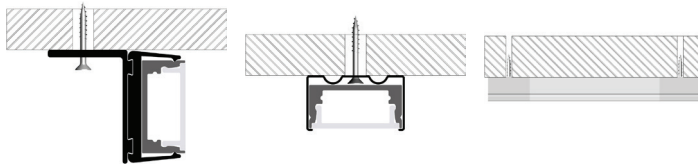

LLP-SL08-03

Available in 2 m and 3 m for LED strip up to 12 mm width

INSTALLATION

END CAPS

MOUNTING CLIPS

COVERS

PHOTOMETRIC CURVE

Transparent cover 90°
(light reduction: -16%)

Semiopal cover 90°
(light reduction: -20%)

Opal cover: -32%
Frosted cover: -39%

Black diffuser
(light reduction: -84%)

60° lens cover
(light reduction: -16%)

Article	Description	Length	Material	Color	Picture	Packaging
LLP-SL08-03-S2 / LLP-SL08-03-S3	Surface profile	2 / 3 m	Anodized aluminium	Silver		120 / 80 pcs
LLP-SL08-03-B2 / LLP-SL08-03-B3	Surface profile	2 / 3 m	Anodized aluminium	Black		120 / 80 pcs
LLP-SL08-03-W2 / LLP-SL08-03-W3	Surface profile	2 / 3 m	Painted aluminium	White		120 / 80 pcs
LLD-03-FK2 / LLD-03-FK3	Transparent cover	2 / 3 m	Polycarbonate	-		320 / 180 pcs
LLD-03-FM2 / LLD-03-FM3	Opal cover	2 / 3 m	Polycarbonate	-		320 / 180 pcs
LLD-03-FH2 / LLD-03-FH3	Semiopal cover	2 / 3 m	Polycarbonate	-		320 / 180 pcs
LLD-03-FS2 / LLD-03-FS3 / LLD-03-FB2(3)	Frosted cover	2 / 3 m	Polycarbonate	White / Black		320 / 180 pcs
LLD-03-XK2-L2 / LLD-03-XK3-L2	60° lens	2 / 3 m	Polycarbonate	-		-
LLE-SL08-WP-N / LLE-SL08-BP-N	End cap without hole	-	Plastic	White / Black	A	-
LLE-SL08-GP-N	End cap without hole	-	Plastic	Grey	A	-
LLE-SL08-WP-W / LLE-SL08-BP-W	End cap with hole	-	Plastic	White / Black	B	-
LLE-SL08-GP-W	End cap with hole	-	Plastic	Grey	B	-
LLE-SL08-WP-F / LLE-SL08-BP-F	End cap for furniture	-	Plastic	White / Black	C	-
LLE-SL08-GP-F	End cap for furniture	-	Plastic	Grey	C	-
LLM-ES01-M / LLM-ES01-P	Mounting clip	-	Metal / Plastic	-	D / E	-
LLM-AC05-P	90° mounting clip	-	Plastic	-	F	-