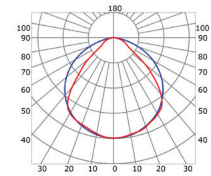

LLP-SL08-03

Available in 2 m and 3 m for LED strip up to 12 mm width

INSTALLATION

END CAPS

MOUNTING CLIPS

COVERS

PHOTOMETRIC CURVE

Transparent cover 90°
(light reduction: -16%)

Semiopal cover 90°
(light reduction: -20%)

Opal cover: -32%
Frosted cover: -39%

Black diffuser
(light reduction: -84%)

60° lens cover
(light reduction: -16%)

Article	Description	Length	Material	Color	Picture	Packaging
LLP-SL08-03-S2 / LLP-SL08-03-S3	Surface profile	2 / 3 m	Anodized aluminium	Silver		120 / 80 pcs
LLP-SL08-03-B2 / LLP-SL08-03-B3	Surface profile	2 / 3 m	Anodized aluminium	Black		120 / 80 pcs
LLP-SL08-03-W2 / LLP-SL08-03-W3	Surface profile	2 / 3 m	Painted aluminium	White		120 / 80 pcs
LLD-03-FK2 / LLD-03-FK3	Transparent cover	2 / 3 m	Polycarbonate	-		320 / 180 pcs
LLD-03-FM2 / LLD-03-FM3	Opal cover	2 / 3 m	Polycarbonate	-		320 / 180 pcs
LLD-03-FH2 / LLD-03-FH3	Semiopal cover	2 / 3 m	Polycarbonate	-		320 / 180 pcs
LLD-03-FS2 / LLD-03-FS3 / LLD-03-FB2(3)	Frosted cover	2 / 3 m	Polycarbonate	White / Black		320 / 180 pcs
LLD-03-XK2-L2 / LLD-03-XK3-L2	60° lens	2 / 3 m	Polycarbonate	-		-
LLE-SL08-WP-N / LLE-SL08-BP-N	End cap without hole	-	Plastic	White / Black	A	-
LLE-SL08-GP-N	End cap without hole	-	Plastic	Grey	A	-
LLE-SL08-WP-W / LLE-SL08-BP-W	End cap with hole	-	Plastic	White / Black	B	-
LLE-SL08-GP-W	End cap with hole	-	Plastic	Grey	B	-
LLE-SL08-WP-F / LLE-SL08-BP-F	End cap for furniture	-	Plastic	White / Black	C	-
LLE-SL08-GP-F	End cap for furniture	-	Plastic	Grey	C	-
LLM-ES01-M / LLM-ES01-P	Mounting clip	-	Metal / Plastic	-	D / E	-
LLM-AC05-P	90° mounting clip	-	Plastic	-	F	-