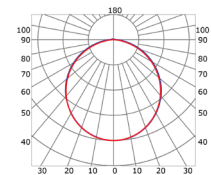

LLP-SL08-03

Available in 2 m and 3 m for LED strip up to 12 mm width

INSTALLATION

END CAPS

MOUNTING CLIPS

COVERS

PHOTOMETRIC CURVE

Transparent cover 90°
(light reduction: -16%)

Semiopal cover 90°
(light reduction: -20%)

Opal cover: -32%
Frosted cover: -39%

Black diffuser
(light reduction: -84%)

60° lens cover
(light reduction: -16%)

Article	Description	Length	Material	Color	Picture	Packaging
LLP-SL08-03-S2 / LLP-SL08-03-S3	Surface profile	2 / 3 m	Anodized aluminium	Silver		120 / 80 pcs
LLP-SL08-03-B2 / LLP-SL08-03-B3	Surface profile	2 / 3 m	Anodized aluminium	Black		120 / 80 pcs
LLP-SL08-03-W2 / LLP-SL08-03-W3	Surface profile	2 / 3 m	Painted aluminium	White		120 / 80 pcs
LLD-03-FK2 / LLD-03-FK3	Transparent cover	2 / 3 m	Polycarbonate	-		320 / 180 pcs
LLD-03-FM2 / LLD-03-FM3	Opal cover	2 / 3 m	Polycarbonate	-		320 / 180 pcs
LLD-03-FH2 / LLD-03-FH3	Semiopal cover	2 / 3 m	Polycarbonate	-		320 / 180 pcs
LLD-03-FS2 / LLD-03-FS3 / LLD-03-FB2(3)	Frosted cover	2 / 3 m	Polycarbonate	White / Black		320 / 180 pcs
LLD-03-XK2-L2 / LLD-03-XK3-L2	60° lens	2 / 3 m	Polycarbonate	-		-
LLE-SL08-WP-N / LLE-SL08-BP-N	End cap without hole	-	Plastic	White / Black	A	-
LLE-SL08-GP-N	End cap without hole	-	Plastic	Grey	A	-
LLE-SL08-WP-W / LLE-SL08-BP-W	End cap with hole	-	Plastic	White / Black	B	-
LLE-SL08-GP-W	End cap with hole	-	Plastic	Grey	B	-
LLE-SL08-WP-F / LLE-SL08-BP-F	End cap for furniture	-	Plastic	White / Black	C	-
LLE-SL08-GP-F	End cap for furniture	-	Plastic	Grey	C	-
LLM-ES01-M / LLM-ES01-P	Mounting clip	-	Metal / Plastic	-	D / E	-
LLM-AC05-P	90° mounting clip	-	Plastic	-	F	-