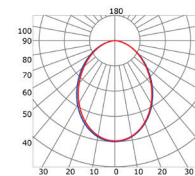

LLP-SL08-03

Available in 2 m and 3 m for LED strip up to 12 mm width

INSTALLATION

END CAPS

MOUNTING CLIPS

COVERS

PHOTOMETRIC CURVE

Transparent cover 90°
(light reduction: -16%)

Semiopal cover 90°
(light reduction: -20%)

Opal cover: -32%
Frosted cover: -39%

Black diffuser
(light reduction: -84%)

60° lens cover
(light reduction: -16%)

Article	Description	Length	Material	Color	Picture	Packaging
LLP-SL08-03-S2 / LLP-SL08-03-S3	Surface profile	2 / 3 m	Anodized aluminium	Silver		120 / 80 pcs
LLP-SL08-03-B2 / LLP-SL08-03-B3	Surface profile	2 / 3 m	Anodized aluminium	Black		120 / 80 pcs
LLP-SL08-03-W2 / LLP-SL08-03-W3	Surface profile	2 / 3 m	Painted aluminium	White		120 / 80 pcs
LLD-03-FK2 / LLD-03-FK3	Transparent cover	2 / 3 m	Polycarbonate	-		320 / 180 pcs
LLD-03-FM2 / LLD-03-FM3	Opal cover	2 / 3 m	Polycarbonate	-		320 / 180 pcs
LLD-03-FH2 / LLD-03-FH3	Semiopal cover	2 / 3 m	Polycarbonate	-		320 / 180 pcs
LLD-03-FS2 / LLD-03-FS3 / LLD-03-FB2(3)	Frosted cover	2 / 3 m	Polycarbonate	White / Black		320 / 180 pcs
LLD-03-XK2-L2 / LLD-03-XK3-L2	60° lens	2 / 3 m	Polycarbonate	-		-
LLE-SL08-WP-N / LLE-SL08-BP-N	End cap without hole	-	Plastic	White / Black	A	-
LLE-SL08-GP-N	End cap without hole	-	Plastic	Grey	A	-
LLE-SL08-WP-W / LLE-SL08-BP-W	End cap with hole	-	Plastic	White / Black	B	-
LLE-SL08-GP-W	End cap with hole	-	Plastic	Grey	B	-
LLE-SL08-WP-F / LLE-SL08-BP-F	End cap for furniture	-	Plastic	White / Black	C	-
LLE-SL08-GP-F	End cap for furniture	-	Plastic	Grey	C	-
LLM-ES01-M / LLM-ES01-P	Mounting clip	-	Metal / Plastic	-	D / E	-
LLM-AC05-P	90° mounting clip	-	Plastic	-	F	-