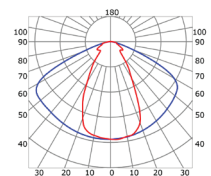

LLP-SL08-03

Available in 2 m and 3 m for LED strip up to 12 mm width

INSTALLATION

END CAPS

MOUNTING CLIPS

COVERS

PHOTOMETRIC CURVE

Transparent cover 90°
(light reduction: -16%)

Semiopal cover 90°
(light reduction: -20%)

Opal cover: -32%
Frosted cover: -39%

Black diffuser
(light reduction: -84%)

60° lens cover
(light reduction: -16%)

Article	Description	Length	Material	Color	Picture	Packaging
LLP-SL08-03-S2 / LLP-SL08-03-S3	Surface profile	2 / 3 m	Anodized aluminium	Silver		120 / 80 pcs
LLP-SL08-03-B2 / LLP-SL08-03-B3	Surface profile	2 / 3 m	Anodized aluminium	Black		120 / 80 pcs
LLP-SL08-03-W2 / LLP-SL08-03-W3	Surface profile	2 / 3 m	Painted aluminium	White		120 / 80 pcs
LLD-03-FK2 / LLD-03-FK3	Transparent cover	2 / 3 m	Polycarbonate	-		320 / 180 pcs
LLD-03-FM2 / LLD-03-FM3	Opal cover	2 / 3 m	Polycarbonate	-		320 / 180 pcs
LLD-03-FH2 / LLD-03-FH3	Semiopal cover	2 / 3 m	Polycarbonate	-		320 / 180 pcs
LLD-03-FS2 / LLD-03-FS3 / LLD-03-FB2(3)	Frosted cover	2 / 3 m	Polycarbonate	White / Black		320 / 180 pcs
LLD-03-XK2-L2 / LLD-03-XK3-L2	60° lens	2 / 3 m	Polycarbonate	-		-
LLE-SL08-WP-N / LLE-SL08-BP-N	End cap without hole	-	Plastic	White / Black	A	-
LLE-SL08-GP-N	End cap without hole	-	Plastic	Grey	A	-
LLE-SL08-WP-W / LLE-SL08-BP-W	End cap with hole	-	Plastic	White / Black	B	-
LLE-SL08-GP-W	End cap with hole	-	Plastic	Grey	B	-
LLE-SL08-WP-F / LLE-SL08-BP-F	End cap for furniture	-	Plastic	White / Black	C	-
LLE-SL08-GP-F	End cap for furniture	-	Plastic	Grey	C	-
LLM-ES01-M / LLM-ES01-P	Mounting clip	-	Metal / Plastic	-	D / E	-
LLM-AC05-P	90° mounting clip	-	Plastic	-	F	-