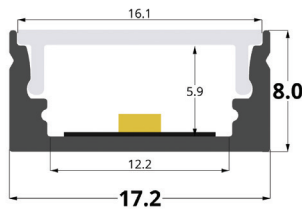

LLP-SL08-03

Available in 2 m and 3 m for LED strip up to 12 mm width

INSTALLATION

END CAPS

MOUNTING CLIPS

COVERS

PHOTOMETRIC CURVE

Transparent cover 90°
(light reduction: -16%)

Semiopal cover 90°
(light reduction: -20%)

Opal cover: -32%
Frosted cover: -39%

Black diffuser
(light reduction: -84%)

60° lens cover
(light reduction: -16%)

Article	Description	Length	Material	Color	Picture	Packaging
LLP-SL08-03-S2 / LLP-SL08-03-S3	Surface profile	2 / 3 m	Anodized aluminium	Silver		120 / 80 pcs
LLP-SL08-03-B2 / LLP-SL08-03-B3	Surface profile	2 / 3 m	Anodized aluminium	Black		120 / 80 pcs
LLP-SL08-03-W2 / LLP-SL08-03-W3	Surface profile	2 / 3 m	Painted aluminium	White		120 / 80 pcs
LLD-03-FK2 / LLD-03-FK3	Transparent cover	2 / 3 m	Polycarbonate	-		320 / 180 pcs
LLD-03-FM2 / LLD-03-FM3	Opal cover	2 / 3 m	Polycarbonate	-		320 / 180 pcs
LLD-03-FH2 / LLD-03-FH3	Semiopal cover	2 / 3 m	Polycarbonate	-		320 / 180 pcs
LLD-03-FS2 / LLD-03-FS3 / LLD-03-FB2(3)	Frosted cover	2 / 3 m	Polycarbonate	White / Black		320 / 180 pcs
LLD-03-XK2-L2 / LLD-03-XK3-L2	60° lens	2 / 3 m	Polycarbonate	-		-
LLE-SL08-WP-N / LLE-SL08-BP-N	End cap without hole	-	Plastic	White / Black	A	-
LLE-SL08-GP-N	End cap without hole	-	Plastic	Grey	A	-
LLE-SL08-WP-W / LLE-SL08-BP-W	End cap with hole	-	Plastic	White / Black	B	-
LLE-SL08-GP-W	End cap with hole	-	Plastic	Grey	B	-
LLE-SL08-WP-F / LLE-SL08-BP-F	End cap for furniture	-	Plastic	White / Black	C	-
LLE-SL08-GP-F	End cap for furniture	-	Plastic	Grey	C	-
LLM-ES01-M / LLM-ES01-P	Mounting clip	-	Metal / Plastic	-	D / E	-
LLM-AC05-P	90° mounting clip	-	Plastic	-	F	-