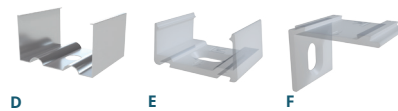

LLP-SL08-03

Available in 2 m and 3 m for LED strip up to 12 mm width

INSTALLATION

END CAPS

MOUNTING CLIPS

COVERS

PHOTOMETRIC CURVE

Transparent cover 90°
(light reduction: -16%)

Semiopal cover 90°
(light reduction: -20%)

Opal cover: -32%
Frosted cover: -39%

Black diffuser
(light reduction: -84%)

60° lens cover
(light reduction: -16%)

Article	Description	Length	Material	Color	Picture	Packaging
LLP-SL08-03-S2 / LLP-SL08-03-S3	Surface profile	2 / 3 m	Anodized aluminium	Silver		120 / 80 pcs
LLP-SL08-03-B2 / LLP-SL08-03-B3	Surface profile	2 / 3 m	Anodized aluminium	Black		120 / 80 pcs
LLP-SL08-03-W2 / LLP-SL08-03-W3	Surface profile	2 / 3 m	Painted aluminium	White		120 / 80 pcs
LLD-03-FK2 / LLD-03-FK3	Transparent cover	2 / 3 m	Polycarbonate	-		320 / 180 pcs
LLD-03-FM2 / LLD-03-FM3	Opal cover	2 / 3 m	Polycarbonate	-		320 / 180 pcs
LLD-03-FH2 / LLD-03-FH3	Semiopal cover	2 / 3 m	Polycarbonate	-		320 / 180 pcs
LLD-03-FS2 / LLD-03-FS3 / LLD-03-FB2(3)	Frosted cover	2 / 3 m	Polycarbonate	White / Black		320 / 180 pcs
LLD-03-XK2-L2 / LLD-03-XK3-L2	60° lens	2 / 3 m	Polycarbonate	-		-
LLE-SL08-WP-N / LLE-SL08-BP-N	End cap without hole	-	Plastic	White / Black	A	-
LLE-SL08-GP-N	End cap without hole	-	Plastic	Grey	A	-
LLE-SL08-WP-W / LLE-SL08-BP-W	End cap with hole	-	Plastic	White / Black	B	-
LLE-SL08-GP-W	End cap with hole	-	Plastic	Grey	B	-
LLE-SL08-WP-F / LLE-SL08-BP-F	End cap for furniture	-	Plastic	White / Black	C	-
LLE-SL08-GP-F	End cap for furniture	-	Plastic	Grey	C	-
LLM-ES01-M / LLM-ES01-P	Mounting clip	-	Metal / Plastic	-	D / E	-
LLM-AC05-P	90° mounting clip	-	Plastic	-	F	-