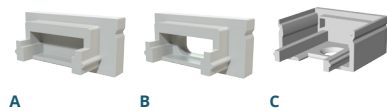

LLP-SL08-03

Available in 2 m and 3 m for LED strip up to 12 mm width

INSTALLATION

END CAPS

MOUNTING CLIPS

COVERS

PHOTOMETRIC CURVE

Transparent cover 90°
(light reduction: -16%)

Semiopal cover 90°
(light reduction: -20%)

Opal cover: -32%
Frosted cover: -39%

Black diffuser
(light reduction: -84%)

60° lens cover
(light reduction: -16%)

Article	Description	Length	Material	Color	Picture	Packaging
LLP-SL08-03-S2 / LLP-SL08-03-S3	Surface profile	2 / 3 m	Anodized aluminium	Silver		120 / 80 pcs
LLP-SL08-03-B2 / LLP-SL08-03-B3	Surface profile	2 / 3 m	Anodized aluminium	Black		120 / 80 pcs
LLP-SL08-03-W2 / LLP-SL08-03-W3	Surface profile	2 / 3 m	Painted aluminium	White		120 / 80 pcs
LLD-03-FK2 / LLD-03-FK3	Transparent cover	2 / 3 m	Polycarbonate	-		320 / 180 pcs
LLD-03-FM2 / LLD-03-FM3	Opal cover	2 / 3 m	Polycarbonate	-		320 / 180 pcs
LLD-03-FH2 / LLD-03-FH3	Semiopal cover	2 / 3 m	Polycarbonate	-		320 / 180 pcs
LLD-03-FS2 / LLD-03-FS3 / LLD-03-FB2(3)	Frosted cover	2 / 3 m	Polycarbonate	White / Black		320 / 180 pcs
LLD-03-XK2-L2 / LLD-03-XK3-L2	60° lens	2 / 3 m	Polycarbonate	-		-
LLE-SL08-WP-N / LLE-SL08-BP-N	End cap without hole	-	Plastic	White / Black	A	-
LLE-SL08-GP-N	End cap without hole	-	Plastic	Grey	A	-
LLE-SL08-WP-W / LLE-SL08-BP-W	End cap with hole	-	Plastic	White / Black	B	-
LLE-SL08-GP-W	End cap with hole	-	Plastic	Grey	B	-
LLE-SL08-WP-F / LLE-SL08-BP-F	End cap for furniture	-	Plastic	White / Black	C	-
LLE-SL08-GP-F	End cap for furniture	-	Plastic	Grey	C	-
LLM-ES01-M / LLM-ES01-P	Mounting clip	-	Metal / Plastic	-	D / E	-
LLM-AC05-P	90° mounting clip	-	Plastic	-	F	-