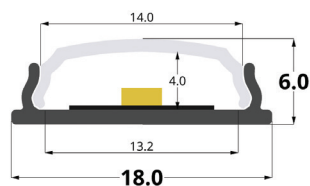

## LLP-SL04-04

Available in 2 m for LED strip up to 13 mm width

### PHOTOMETRIC CURVE

Opal cover  
(light reduction: -25%)