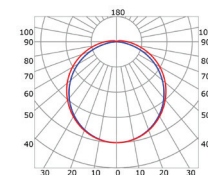

## LLP-SL04-04

Available in 2 m for LED strip up to 13 mm width

### PHOTOMETRIC CURVE

Opal cover  
(light reduction: -25%)