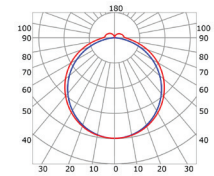

LLP-SL03-02

Available in 2 m and 3 m for LED strip up to 6 mm width

COVERS

PHOTOMETRIC CURVE

Opal cover: -35%
Frosted cover: -38%

INSTALLATION

END CAPS

MOUNTING CLIPS

A

B

Article	Description	Length	Material	Color	Picture	Packaging
LLP-SL03-02-S2 / LLP-SL03-02-S3	Surface profile	2 / 3 m	Anodized aluminium	Silver		100 pcs
LLD-02-FM2 / LLD-02-FM3	Opal cover	2 / 3 m	Polycarbonate	-		300 pcs
LLD-02-FS2 / LLD-02-FS3	Frosted cover	2 / 3 m	Polycarbonate	-		300 pcs
LLE-SL03RE09-GS-U	End cap	-	Silicone	Grey	A	-
LLM-IN03-M	Mounting clip	-	Metal	-	B	-