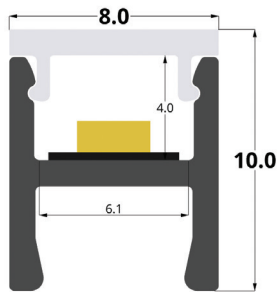

LLP-SL03-02

Available in 2 m and 3 m for LED strip up to 6 mm width

COVERS

PHOTOMETRIC CURVE

Opal cover: -35%
Frosted cover: -38%

INSTALLATION

END CAPS

MOUNTING CLIPS

A

B

Article	Description	Length	Material	Color	Picture	Packaging
LLP-SL03-02-S2 / LLP-SL03-02-S3	Surface profile	2 / 3 m	Anodized aluminium	Silver		100 pcs
LLD-02-FM2 / LLD-02-FM3	Opal cover	2 / 3 m	Polycarbonate	-		300 pcs
LLD-02-FS2 / LLD-02-FS3	Frosted cover	2 / 3 m	Polycarbonate	-		300 pcs
LLE-SL03RE09-GS-U	End cap	-	Silicone	Grey	A	-
LLM-IN03-M	Mounting clip	-	Metal	-	B	-