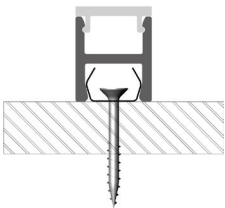

LLP-SL03-02

Available in 2 m and 3 m for LED strip up to 6 mm width

COVERS

PHOTOMETRIC CURVE

Opal cover: -35%
Frosted cover: -38%

INSTALLATION

END CAPS

MOUNTING CLIPS

A

B

Article	Description	Length	Material	Color	Picture	Packaging
LLP-SL03-02-S2 / LLP-SL03-02-S3	Surface profile	2 / 3 m	Anodized aluminium	Silver		100 pcs
LLD-02-FM2 / LLD-02-FM3	Opal cover	2 / 3 m	Polycarbonate	-		300 pcs
LLD-02-FS2 / LLD-02-FS3	Frosted cover	2 / 3 m	Polycarbonate	-		300 pcs
LLE-SL03RE09-GS-U	End cap	-	Silicone	Grey	A	-
LLM-IN03-M	Mounting clip	-	Metal	-	B	-