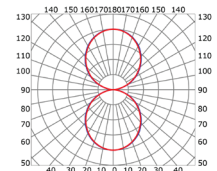

LLP-SH03-03

Available in 2 m for LED strip up to 12 mm width

COVERS

PHOTOMETRIC CURVE

Transparent cover
(light reduction: -33%)

Semiopal cover
(light reduction: -36%)

Opal cover: -50%
Frosted cover: -51%

INSTALLATION