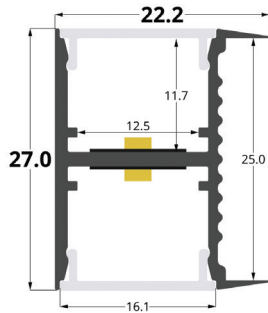

LLP-SH03-03

Available in 2 m for LED strip up to 12 mm width

COVERS

PHOTOMETRIC CURVE

Transparent cover
(light reduction: -33%)

Semiopal cover
(light reduction: -36%)

Opal cover: -50%
Frosted cover: -51%

INSTALLATION

END CAPS

A

Article	Description	Length	Material	Color	Picture	Packaging
LLP-SH03-03-S2	Shelf profile	2 m	Anodized aluminium	Silver		-
LLD-03-FK2	Diffusore trasparente	2 m	Polycarbonate	-		180 pz.
LLD-03-FM2	Diffusore opaco	2 m	Polycarbonate	-		180 pz.
LLD-03-FH2	Diffusore semiopaco	2 m	Polycarbonate	-		180 pz.
LLD-03-FS2	Diffusore satinato	2 m	Polycarbonate	-		180 pz.
LLE-SH03-GP-U	End cap		Plastic	Grey	A	-