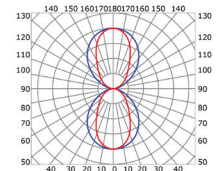

LLP-SH03-03

Available in 2 m for LED strip up to 12 mm width

COVERS

PHOTOMETRIC CURVE

Transparent cover
(light reduction: -33%)

Semiopal cover
(light reduction: -36%)

Opal cover: -50%
Frosted cover: -51%

INSTALLATION