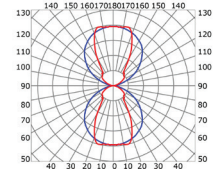

LLP-SH03-03

Available in 2 m for LED strip up to 12 mm width

COVERS

PHOTOMETRIC CURVE

Transparent cover
(light reduction: -33%)

Semiopal cover
(light reduction: -36%)

Opal cover: -50%
Frosted cover: -51%

INSTALLATION

END CAPS

A

Article	Description	Length	Material	Color	Picture	Packaging
LLP-SH03-03-S2	Shelf profile	2 m	Anodized aluminium	Silver		-
LLD-03-FK2	Diffusore trasparente	2 m	Polycarbonate	-		180 pz.
LLD-03-FM2	Diffusore opaco	2 m	Polycarbonate	-		180 pz.
LLD-03-FH2	Diffusore semiopaco	2 m	Polycarbonate	-		180 pz.
LLD-03-FS2	Diffusore satinato	2 m	Polycarbonate	-		180 pz.
LLE-SH03-GP-U	End cap		Plastic	Grey	A	-