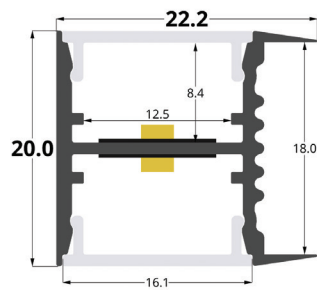

LLP-SH02-03

Available in 2 and 3 m for LED strip up to 12 mm width

COVERS

PHOTOMETRIC CURVE

Transparent cover
(light reduction: -25%)

Semiopal cover
(light reduction: -28%)

Opal cover: -42%
Frosted cover: -43%

INSTALLATION

END CAPS

Article	Description	Length	Material	Color	Picture	Packaging
LLP-SH02-03-S2 / LLP-SH02-03-S3	Shelf profile	2 m / 3 m	Anodized aluminium	Silver		-
LLD-03-FK2 / LLD-03-FK3	Diffusore trasparente	2 m / 3 m	Polycarbonate	-		180 pz.
LLD-03-FM2 / LLD-03-FM3	Diffusore opaco	2 m / 3 m	Polycarbonate	-		180 pz.
LLD-03-FH2 / LLD-03-FH3	Diffusore semiopaco	2 m / 3 m	Polycarbonate	-		180 pz.
LLD-03-FS2 / LLD-03-FS3	Diffusore satinato	2 m / 3 m	Polycarbonate	-		180 pz.