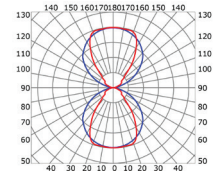

LLP-SH02-03

Available in 2 and 3 m for LED strip up to 12 mm width

COVERS

PHOTOMETRIC CURVE

Transparent cover
(light reduction: -25%)

Semiopal cover
(light reduction: -28%)

Opal cover: -42%
Frosted cover: -43%