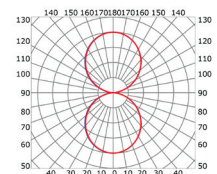

LLP-SH02-03

Available in 2 and 3 m for LED strip up to 12 mm width

COVERS

PHOTOMETRIC CURVE

Transparent cover
(light reduction: -25%)

Semiopal cover
(light reduction: -28%)

Opal cover: -42%
Frosted cover: -43%