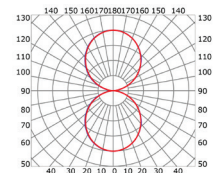

LLP-SH02-03

Available in 2 and 3 m for LED strip up to 12 mm width

COVERS

PHOTOMETRIC CURVE

Transparent cover
(light reduction: -25%)

Semiopal cover
(light reduction: -28%)

Opal cover: -42%
Frosted cover: -43%