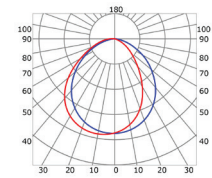

## LLP-SH01-03

Available in 2 m for LED strip up to 12 mm width

### PHOTOMETRIC CURVE

Transparent cover  
(light reduction: -19%)

Semiopal cover  
(light reduction: -23%)

Opal cover: -37%  
Frosted cover: -39%