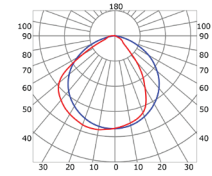

## LLP-SH01-03

Available in 2 m for LED strip up to 12 mm width

### PHOTOMETRIC CURVE

Transparent cover  
(light reduction: -19%)

Semiopal cover  
(light reduction: -23%)

Opal cover: -37%  
Frosted cover: -39%