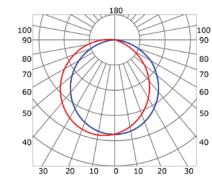

### PHOTOMETRIC CURVE

Transparent cover  
(light reduction: -19%)

Semiopal cover  
(light reduction: -23%)

Opal cover: -37%  
Frosted cover: -39%