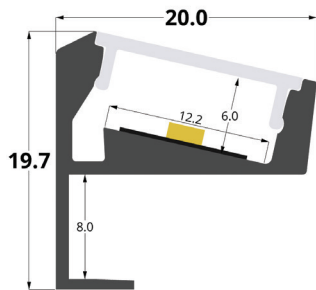

## LLP-SH01-03

Available in 2 m for LED strip up to 12 mm width

### PHOTOMETRIC CURVE

Transparent cover  
(light reduction: -19%)

Semiopal cover  
(light reduction: -23%)

Opal cover: -37%  
Frosted cover: -39%