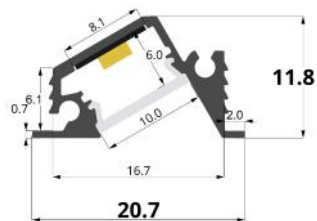

RECESSED

LLP-RE13-23

Available in 2.5 and 3m for LED strips up to 10 mm width

COVERS