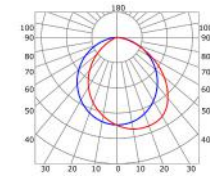

### PHOTOMETRIC CURVE

Opal cover  
(light reduction: -39%)