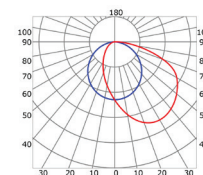

RECESSED

LLP-RE10-02

Available in 2 m for LED strip up to 6 mm width

COVERS

PHOTOMETRIC CURVE

— C0-C180 — C90-C270
Opal cover: -46%
Frosted cover: -50%

INSTALLATION

Article	Description	Length	Material	Color	Picture	Packaging
LLP-RE10-02-S2	Recessed profile	2 m	Anodized aluminium	Silver		-
LLP-RE10-02-W2	Recessed profile	2 m	Painted aluminium	White		-
LLD-02-FM2	Opal cover	2 m	Polycarbonate			300 pcs
LLD-02-FS2	Frosted cover	2 m	Polycarbonate			300 pcs