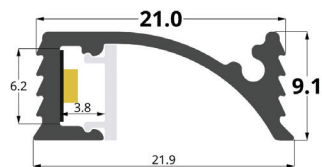

RECESSED

LLP-RE10-02

Available in 2 m for LED strip up to 6 mm width

COVERS

PHOTOMETRIC CURVE

— C0-C180 — C90-C270
Opal cover: -46%
Frosted cover: -50%

INSTALLATION

Article	Description	Length	Material	Color	Picture	Packaging
LLP-RE10-02-S2	Recessed profile	2 m	Anodized aluminium	Silver		-
LLP-RE10-02-W2	Recessed profile	2 m	Painted aluminium	White		-
LLD-02-FM2	Opal cover	2 m	Polycarbonate			300 pcs
LLD-02-FS2	Frosted cover	2 m	Polycarbonate			300 pcs