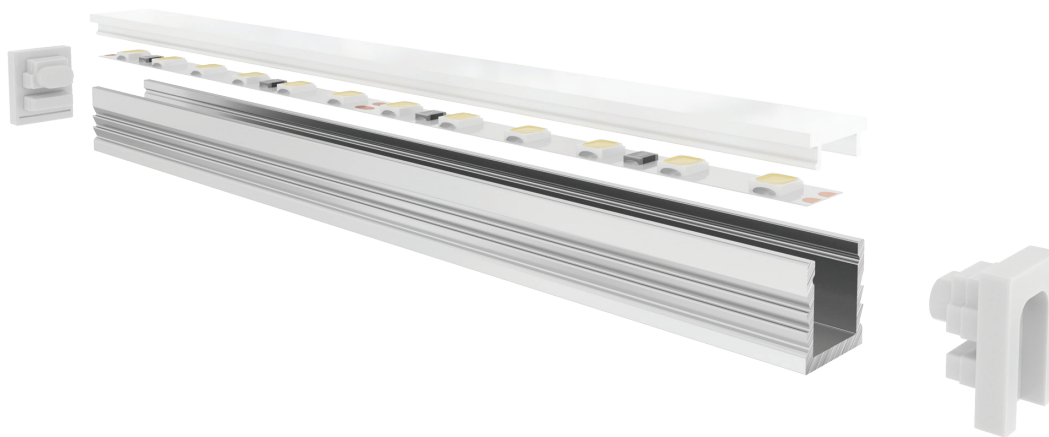

RECESSED

LLP-RE09-02

Available in 2 m and 3 m for LED strip up to 6 mm width

COVERS

PHOTOMETRIC CURVE

Opal cover: -50%
Frosted cover: -53%

INSTALLATION

END CAPS

A

Article	Description	Length	Material	Color	Picture	Packaging
LLP-RE09-02-S2 / LLP-RE09-02-S3	Recessed profile	2 / 3 m	Anodized aluminium	Silver		160 pcs
LLD-02-FM2 / LLD-02-FM3	Opal cover	2 / 3 m	Polycarbonate	-		300 pcs
LLD-02-FS2 / LLD-02-FS3	Frosted cover	2 / 3 m	Polycarbonate	-		300 pcs
LLE-SL03RE09-GS-U	End cap	-	Silicone	Grey	A	-