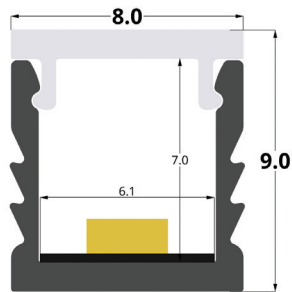

RECESSED

LLP-RE09-02

Available in 2 m and 3 m for LED strip up to 6 mm width

COVERS

PHOTOMETRIC CURVE

Opal cover: -50%
Frosted cover: -53%

INSTALLATION

END CAPS

A

Article	Description	Length	Material	Color	Picture	Packaging
LLP-RE09-02-S2 / LLP-RE09-02-S3	Recessed profile	2 / 3 m	Anodized aluminium	Silver		160 pcs
LLD-02-FM2 / LLD-02-FM3	Opal cover	2 / 3 m	Polycarbonate	-		300 pcs
LLD-02-FS2 / LLD-02-FS3	Frosted cover	2 / 3 m	Polycarbonate	-		300 pcs
LLE-SL03RE09-GS-U	End cap	-	Silicone	Grey	A	-