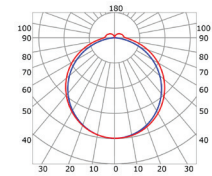

RECESSED

LLP-RE09-02

Available in 2 m and 3 m for LED strip up to 6 mm width

COVERS

PHOTOMETRIC CURVE

Opal cover: -50%
Frosted cover: -53%

INSTALLATION

END CAPS

A

Article	Description	Length	Material	Color	Picture	Packaging
LLP-RE09-02-S2 / LLP-RE09-02-S3	Recessed profile	2 / 3 m	Anodized aluminium	Silver		160 pcs
LLD-02-FM2 / LLD-02-FM3	Opal cover	2 / 3 m	Polycarbonate	-		300 pcs
LLD-02-FS2 / LLD-02-FS3	Frosted cover	2 / 3 m	Polycarbonate	-		300 pcs
LLE-SL03RE09-GS-U	End cap	-	Silicone	Grey	A	-