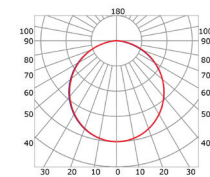

RECESSED

LLP-RE06-01

Available in 2 m for LED strip up to 17 mm width

COVERS

PHOTOMETRIC CURVE

— C0-C180 — C90-C270
High opal cover
(light reduction: -38%)

— C0-C180 — C90-C270
Flat opal cover
(light reduction: -45%)