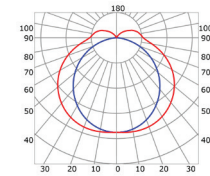

RECESSED

LLP-RE06-01

Available in 2 m for LED strip up to 17 mm width

COVERS

PHOTOMETRIC CURVE

— C0-C180 — C90-C270
High opal cover
(light reduction: -38%)

— C0-C180 — C90-C270
Flat opal cover
(light reduction: -45%)