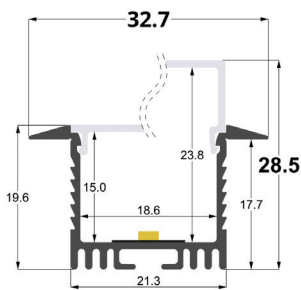

RECESSED

LLP-RE06-01

Available in 2 m for LED strip up to 17 mm width

COVERS

PHOTOMETRIC CURVE

— C0-C180 — C90-C270
High opal cover
(light reduction: -38%)

— C0-C180 — C90-C270
Flat opal cover
(light reduction: -45%)

INSTALLATION

END CAPS

MOUNTING CLIPS

Article	Description	Length	Material	Color	Picture	Packaging
LLP-RE06-01-S2	Recessed profile	2 m	Anodized aluminium	Silver		-
LLD-01-CM2	High opal cover	2 m	Polycarbonate	-		120 pcs
LLD-01-FM2 / LLD-01-FS2	Low opal / frosted cover	2 m	Polycarbonate	-		190 pcs
LLE-RE06-GP-W	End cap with hole	-	Plastic	Grey	A	150 pcs
LLE-D01C-GP-X	End cap for high cover	-	Plastic	Grey	B	500 pcs
LLM-SP01-M	Mounting spring	-	Metal	-	C	-