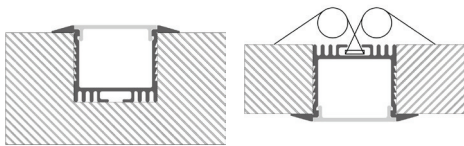

RECESSED

LLP-RE06-01

Available in 2 m for LED strip up to 17 mm width

COVERS

PHOTOMETRIC CURVE

— C0-C180 — C90-C270
High opal cover
(light reduction: -38%)

— C0-C180 — C90-C270
Flat opal cover
(light reduction: -45%)

INSTALLATION

END CAPS

MOUNTING CLIPS

Article	Description	Length	Material	Color	Picture	Packaging
LLP-RE06-01-S2	Recessed profile	2 m	Anodized aluminium	Silver		-
LLD-01-CM2	High opal cover	2 m	Polycarbonate	-		120 pcs
LLD-01-FM2 / LLD-01-FS2	Low opal / frosted cover	2 m	Polycarbonate	-		190 pcs
LLE-RE06-GP-W	End cap with hole	-	Plastic	Grey	A	150 pcs
LLE-D01C-GP-X	End cap for high cover	-	Plastic	Grey	B	500 pcs
LLM-SP01-M	Mounting spring	-	Metal	-	C	-