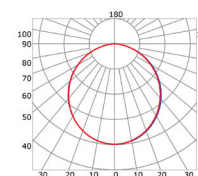

RECESSED

LLP-RE03-05

Available in 2 m for LED strip up to 12 mm width

COVERS

PHOTOMETRIC CURVE

— C0-C180 — C90-C270

Transparent cover
(light reduction: -14%)

— C0-C180 — C90-C270