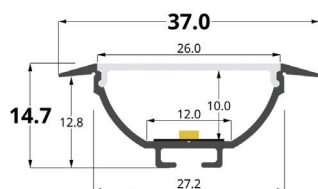

RECESSED

LLP-RE03-05

Available in 2 m for LED strip up to 12 mm width

COVERS

PHOTOMETRIC CURVE

— C0-C180 — C90-C270

Transparent cover
(light reduction: -14%)

— C0-C180 — C90-C270

Opal cover: -32%
Frosted cover: -33%

INSTALLATION

END CAPS

MOUNTING CLIPS

Article	Description	Length	Material	Color	Picture	Packaging
LLP-RE03-05-S2	Recessed profile	2 m	Anodized aluminium	Silver		-
LLD-05-FK2	Transparent cover	2 m	Polycarbonate	-		240 pcs.
LLD-05-FM2	Opal cover	2 m	Polycarbonate	-		240 pcs
LLD-05-FS2	Frosted cover	2 m	Polycarbonate	-		240 pcs
LLE-RE03-GP-N	End cap without hole	-	Plastic	Grey	A	-
LLE-RE03-GP-W	End cap with hole	-	Plastic	Grey	B	-
LLM-ES01-M	Mounting clip	-	Metal	-	C	-
LLM-SP01-M	Mounting spring	-	Metal	-	D	-