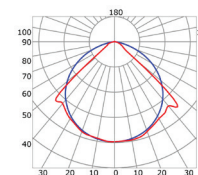

RECESSED

LLP-RE03-05

Available in 2 m for LED strip up to 12 mm width

COVERS

PHOTOMETRIC CURVE

— C0-C180 — C90-C270

Transparent cover
(light reduction: -14%)

— C0-C180 — C90-C270