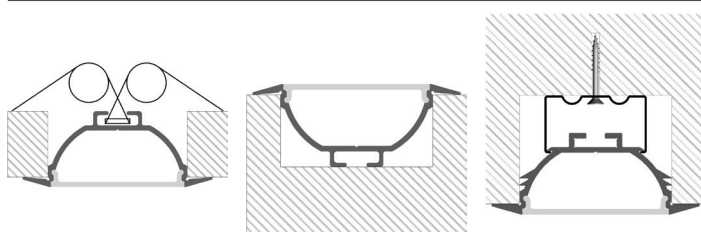

RECESSED

LLP-RE03-05

Available in 2 m for LED strip up to 12 mm width

COVERS

PHOTOMETRIC CURVE

— C0-C180 — C90-C270

Transparent cover
(light reduction: -14%)

— C0-C180 — C90-C270

Opal cover: -32%
Frosted cover: -33%

INSTALLATION

END CAPS

MOUNTING CLIPS

Article	Description	Length	Material	Color	Picture	Packaging
LLP-RE03-05-S2	Recessed profile	2 m	Anodized aluminium	Silver		-
LLD-05-FK2	Transparent cover	2 m	Polycarbonate	-		240 pcs.
LLD-05-FM2	Opal cover	2 m	Polycarbonate	-		240 pcs
LLD-05-FS2	Frosted cover	2 m	Polycarbonate	-		240 pcs
LLE-RE03-GP-N	End cap without hole	-	Plastic	Grey	A	-
LLE-RE03-GP-W	End cap with hole	-	Plastic	Grey	B	-
LLM-ES01-M	Mounting clip	-	Metal	-	C	-
LLM-SP01-M	Mounting spring	-	Metal	-	D	-