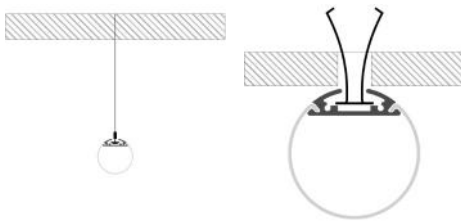

INSTALLATION

END CAPS

MOUNTING CLIPS