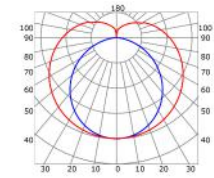

### PHOTOMETRIC CURVE

Opal cover  
(light reduction: -13%)