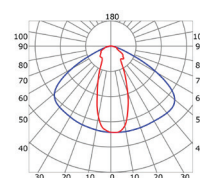

— C0-C180 — C90-C270

Semiopal cover 78°
(light reduction: -27%)

— C0-C180 — C90-C270

Opal cover: -41%
Frosted cover: -45%

— C0-C180 — C90-C270

Black
(light reduction: -87%)

— C0-C180 — C90-C270

40° lens cover
(light reduction: -18%)