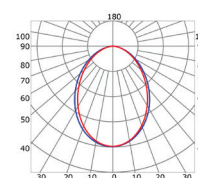

DRYWALL

LLP-DW15-03

Available in 3 m for LED strip up to 14 mm width

INSTALLATION

COVERS

PHOTOMETRIC CURVE

— C0-C180 — C90-C270

Transparent cover 70°
(light reduction: -23%)

— C0-C180 — C90-C270

Semiopal cover 78°
(light reduction: -27%)

— C0-C180 — C90-C270

Opal cover: -41%
Frosted cover: -45%

— C0-C180 — C90-C270

Black
(light reduction: -87%)

— C0-C180 — C90-C270

40° lens cover
(light reduction: -18%)