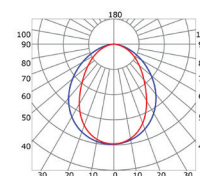

DRYWALL

LLP-DW15-03

Available in 3 m for LED strip up to 14 mm width

INSTALLATION

COVERS

PHOTOMETRIC CURVE

— C0-C180 — C90-C270

Transparent cover 70°
(light reduction: -23%)

— C0-C180 — C90-C270

Semiopal cover 78°
(light reduction: -27%)

— C0-C180 — C90-C270

Opal cover: -41%
Frosted cover: -45%

— C0-C180 — C90-C270

Black
(light reduction: -87%)

— C0-C180 — C90-C270

40° lens cover
(light reduction: -18%)