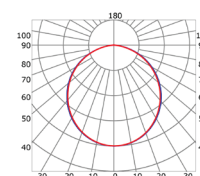

DRYWALL

LLP-DW15-03

Available in 3 m for LED strip up to 14 mm width

INSTALLATION

COVERS

PHOTOMETRIC CURVE

— C0-C180 — C90-C270

Transparent cover 70°
(light reduction: -23%)

— C0-C180 — C90-C270

Semiopal cover 78°
(light reduction: -27%)

— C0-C180 — C90-C270

Opal cover: -41%
Frosted cover: -45%

— C0-C180 — C90-C270

Black
(light reduction: -87%)

— C0-C180 — C90-C270

40° lens cover
(light reduction: -18%)