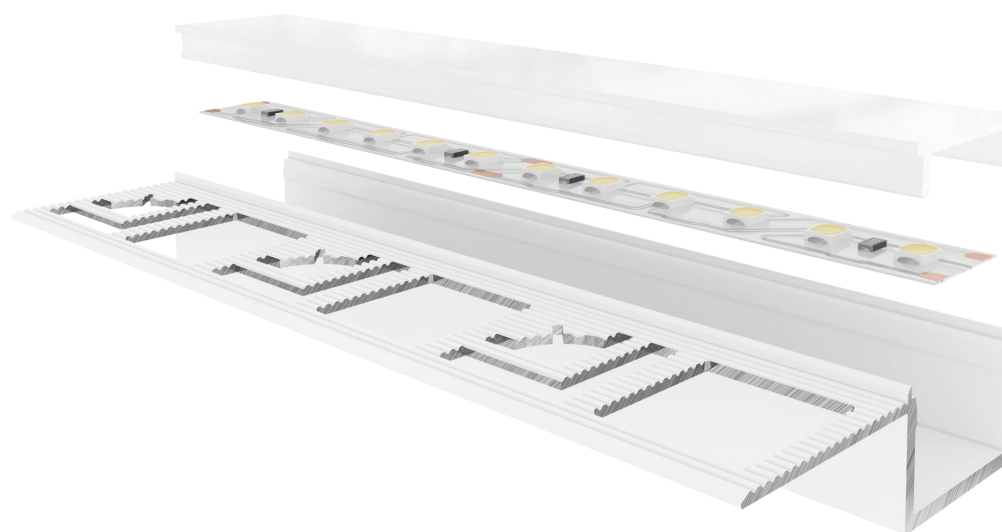

DRYWALL

LLP-DW15-03

Available in 3 m for LED strip up to 14 mm width

INSTALLATION

COVERS

PHOTOMETRIC CURVE

— C0-C180 — C90-C270

Transparent cover 70°
(light reduction: -23%)

— C0-C180 — C90-C270

Semiopal cover 78°
(light reduction: -27%)

— C0-C180 — C90-C270

Opal cover: -41%
Frosted cover: -45%

— C0-C180 — C90-C270

Black
(light reduction: -87%)

— C0-C180 — C90-C270

40° lens cover
(light reduction: -18%)

Article	Description	Length	Material	Color	Picture	Packaging
LLP-DW15-03-W3	Drywall profile	3 m	Painted aluminium	White		-
LLD-03-FK3	Transparent cover	3 m	Polycarbonate	-		180 pcs
LLD-03-FM3	Opal cover	3 m	Polycarbonate	-		180 pcs
LLD-03-FH3	Semiopal cover	3 m	Polycarbonate	-		180 pcs
LLD-03-FS3	Frosted cover	3 m	Polycarbonate	-		180 pcs
LLD-03-XK3-L2	60° lens	3 m	Polycarbonate	-		-