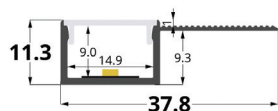

DRYWALL

LLP-DW15-03

Available in 3 m for LED strip up to 14 mm width

INSTALLATION

COVERS

PHOTOMETRIC CURVE

— C0-C180 — C90-C270

Transparent cover 70°
(light reduction: -23%)

— C0-C180 — C90-C270

Semiopal cover 78°
(light reduction: -27%)

— C0-C180 — C90-C270

Opal cover: -41%
Frosted cover: -45%

— C0-C180 — C90-C270

Black
(light reduction: -87%)

— C0-C180 — C90-C270

40° lens cover
(light reduction: -18%)