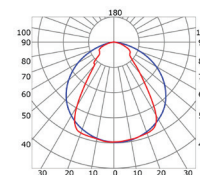

DRYWALL

LLP-DW15-03

Available in 3 m for LED strip up to 14 mm width

INSTALLATION

COVERS

PHOTOMETRIC CURVE

— C0-C180 — C90-C270

Transparent cover 70°
(light reduction: -23%)

— C0-C180 — C90-C270

Semiopal cover 78°
(light reduction: -27%)

— C0-C180 — C90-C270

Opal cover: -41%
Frosted cover: -45%

— C0-C180 — C90-C270

Black
(light reduction: -87%)

— C0-C180 — C90-C270

40° lens cover
(light reduction: -18%)