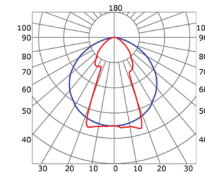

LLP-DW11-03

Available in 3 m for LED strip up to 17 mm width

COVERS

PHOTOMETRIC CURVE

— C0-C180 — C90-C270

Transparent cover 50°
(light reduction: -37%)

— C0-C180 — C90-C270

Semiopal cover 67°
(light reduction: -40%)

— C0-C180 — C90-C270

Opal cover: -50%
Frosted cover: -54%

— C0-C180 — C90-C270

35° lens cover
(light reduction: -28%)

INSTALLATION

MOUNTING CLIPS

Article	Description	Length	Material	Color	Picture	Packaging
LLP-DW11-03-W3	Drywall profile	3 m	Painted aluminium	White		-
LLD-03-FK3	Transparent cover	3 m	Polycarbonate	-		320 / 180 pcs
LLD-03-FM3	Opal cover	3 m	Polycarbonate	-		320 / 180 pcs
LLD-03-FH3	Semiopal cover	3 m	Polycarbonate	-		320 / 180 pcs
LLD-03-FS3	Frosted cover	3 m	Polycarbonate	-		320 / 180 pcs
LLM-AC01-M	Straight connector	-	Metal	-	A	-
LLM-AC02-M	120° horizontal connector	-	Metal	-	B	-
LLM-AC03-M	90° horizontal connector	-	Metal	-	C	-
LLM-AC04-M	90° vertical connector	-	Metal	-	D	-
LLE-DW11-SM-U	End cap	-	Galvanized sheet	Silver	E	-