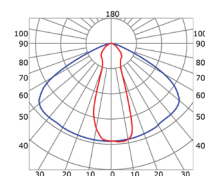

LLP-DW11-03

Available in 3 m for LED strip up to 17 mm width

COVERS

PHOTOMETRIC CURVE

— C0-C180 — C90-C270

Transparent cover 50°
(light reduction: -37%)

— C0-C180 — C90-C270

Semiopal cover 67°
(light reduction: -40%)

— C0-C180 — C90-C270

Opal cover: -50%
Frosted cover: -54%

— C0-C180 — C90-C270

35° lens cover
(light reduction: -28%)

INSTALLATION

MOUNTING CLIPS

Article	Description	Length	Material	Color	Picture	Packaging
LLP-DW11-03-W3	Drywall profile	3 m	Painted aluminium	White		-
LLD-03-FK3	Transparent cover	3 m	Polycarbonate	-		320 / 180 pcs
LLD-03-FM3	Opal cover	3 m	Polycarbonate	-		320 / 180 pcs
LLD-03-FH3	Semiopal cover	3 m	Polycarbonate	-		320 / 180 pcs
LLD-03-FS3	Frosted cover	3 m	Polycarbonate	-		320 / 180 pcs
LLM-AC01-M	Straight connector	-	Metal	-	A	-
LLM-AC02-M	120° horizontal connector	-	Metal	-	B	-
LLM-AC03-M	90° horizontal connector	-	Metal	-	C	-
LLM-AC04-M	90° vertical connector	-	Metal	-	D	-
LLE-DW11-SM-U	End cap	-	Galvanized sheet	Silver	E	-