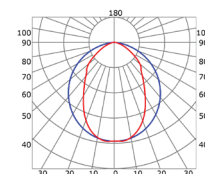

LLP-DW11-03

Available in 3 m for LED strip up to 17 mm width

COVERS

PHOTOMETRIC CURVE

— C0-C180 — C90-C270

Transparent cover 50°
(light reduction: -37%)

— C0-C180 — C90-C270

Semiopal cover 67°
(light reduction: -40%)

— C0-C180 — C90-C270

Opal cover: -50%
Frosted cover: -54%

— C0-C180 — C90-C270

35° lens cover
(light reduction: -28%)

INSTALLATION

MOUNTING CLIPS

Article	Description	Length	Material	Color	Picture	Packaging
LLP-DW11-03-W3	Drywall profile	3 m	Painted aluminium	White		-
LLD-03-FK3	Transparent cover	3 m	Polycarbonate	-		320 / 180 pcs
LLD-03-FM3	Opal cover	3 m	Polycarbonate	-		320 / 180 pcs
LLD-03-FH3	Semiopal cover	3 m	Polycarbonate	-		320 / 180 pcs
LLD-03-FS3	Frosted cover	3 m	Polycarbonate	-		320 / 180 pcs
LLM-AC01-M	Straight connector	-	Metal	-	A	-
LLM-AC02-M	120° horizontal connector	-	Metal	-	B	-
LLM-AC03-M	90° horizontal connector	-	Metal	-	C	-
LLM-AC04-M	90° vertical connector	-	Metal	-	D	-
LLE-DW11-SM-U	End cap	-	Galvanized sheet	Silver	E	-