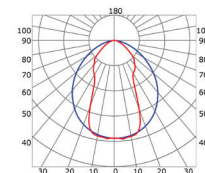

LLP-DW11-03

Available in 3 m for LED strip up to 17 mm width

COVERS

PHOTOMETRIC CURVE

— C0-C180 — C90-C270

Transparent cover 50°
(light reduction: -37%)

— C0-C180 — C90-C270

Semiopal cover 67°
(light reduction: -40%)

— C0-C180 — C90-C270

Opal cover: -50%
Frosted cover: -54%

— C0-C180 — C90-C270

35° lens cover
(light reduction: -28%)

INSTALLATION

MOUNTING CLIPS

Article	Description	Length	Material	Color	Picture	Packaging
LLP-DW11-03-W3	Drywall profile	3 m	Painted aluminium	White		-
LLD-03-FK3	Transparent cover	3 m	Polycarbonate	-		320 / 180 pcs
LLD-03-FM3	Opal cover	3 m	Polycarbonate	-		320 / 180 pcs
LLD-03-FH3	Semiopal cover	3 m	Polycarbonate	-		320 / 180 pcs
LLD-03-FS3	Frosted cover	3 m	Polycarbonate	-		320 / 180 pcs
LLM-AC01-M	Straight connector	-	Metal	-	A	-
LLM-AC02-M	120° horizontal connector	-	Metal	-	B	-
LLM-AC03-M	90° horizontal connector	-	Metal	-	C	-
LLM-AC04-M	90° vertical connector	-	Metal	-	D	-
LLE-DW11-SM-U	End cap	-	Galvanized sheet	Silver	E	-