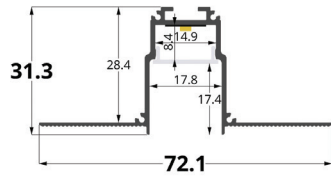

LLP-DW11-03

Available in 3 m for LED strip up to 17 mm width

COVERS

PHOTOMETRIC CURVE

— C0-C180 — C90-C270

Transparent cover 50°
(light reduction: -37%)

— C0-C180 — C90-C270

Semiopal cover 67°
(light reduction: -40%)

— C0-C180 — C90-C270

Opal cover: -50%
Frosted cover: -54%

— C0-C180 — C90-C270

35° lens cover
(light reduction: -28%)

INSTALLATION

MOUNTING CLIPS

Article	Description	Length	Material	Color	Picture	Packaging
LLP-DW11-03-W3	Drywall profile	3 m	Painted aluminium	White		-
LLD-03-FK3	Transparent cover	3 m	Polycarbonate	-		320 / 180 pcs
LLD-03-FM3	Opal cover	3 m	Polycarbonate	-		320 / 180 pcs
LLD-03-FH3	Semiopal cover	3 m	Polycarbonate	-		320 / 180 pcs
LLD-03-FS3	Frosted cover	3 m	Polycarbonate	-		320 / 180 pcs
LLM-AC01-M	Straight connector	-	Metal	-	A	-
LLM-AC02-M	120° horizontal connector	-	Metal	-	B	-
LLM-AC03-M	90° horizontal connector	-	Metal	-	C	-
LLM-AC04-M	90° vertical connector	-	Metal	-	D	-
LLE-DW11-SM-U	End cap	-	Galvanized sheet	Silver	E	-