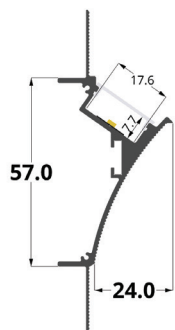

LLP-DW09-01

Available in 2 m for LED strip up to 17 mm width

COVERS

PHOTOMETRIC CURVE

Low opal cover
(light reduction: -35%)

INSTALLATION

MOUNTING CLIPS

A

| Article | Description | Length | Material | Color | Picture | Packaging |
|-------------------------|--------------------------|--------|-------------------|-------|---------|-----------|
| LLP-DW09-01-W2 | Drywall profile | 2 m | Painted aluminium | White | | - |
| LLD-01-FM2 / LLD-01-FS2 | Low opal / frosted cover | 2 m | Polycarbonate | - | | 190 pcs |
| LLM-AC01-M | Straight connector | - | Metal | - | A | - |