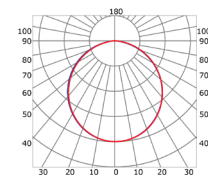

### PHOTOMETRIC CURVE

Transparent cover  
(light reduction: -21%)

Semiopal cover  
(light reduction: -24%)

Opal cover: -37%  
Frosted cover: -40%