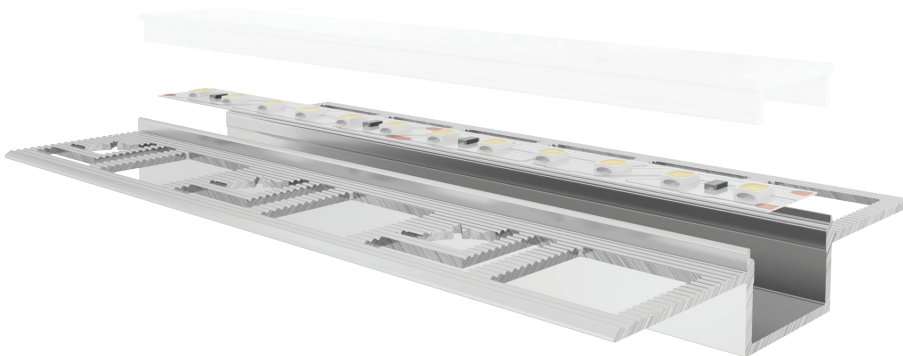

## LLP-DW08-03

Available in 2 and 3 m for LED strip up to 14 mm width

### COVERS

### PHOTOMETRIC CURVE

Transparent cover  
(light reduction: -21%)

Semiopal cover  
(light reduction: -24%)

Opal cover: -37%  
Frosted cover: -40%

### INSTALLATION

Article	Description	Length	Material	Color	Picture	Packaging
LLP-DW08-03-W2 / LLP-DW08-03-W3	Drywall profile	2 / 3 m	Painted aluminium	White		-
LLD-03-FK2 / LLD-03-FK3	Transparent cover	2 / 3 m	Polycarbonate	-		180 pcs
LLD-03-FM2 / LLD-03-FM3	Opal cover	2 / 3 m	Polycarbonate	-		180 pcs
LLD-03-FH2 / LLD-03-FH3	Semiopal cover	2 / 3 m	Polycarbonate	-		180 pcs
LLD-03-FS2 / LLD-03-FS3	Frosted cover	2 / 3 m	Polycarbonate	-		180 pcs