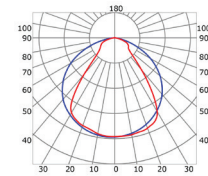

## LLP-DW08-03

Available in 2 and 3 m for LED strip up to 14 mm width

### PHOTOMETRIC CURVE

Transparent cover  
(light reduction: -21%)

Semiopal cover  
(light reduction: -24%)

Opal cover: -37%  
Frosted cover: -40%