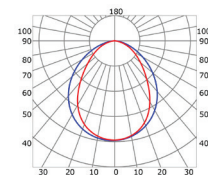

## LLP-DW08-03

Available in 2 and 3 m for LED strip up to 14 mm width

### PHOTOMETRIC CURVE

Transparent cover  
(light reduction: -21%)

Semiopal cover  
(light reduction: -24%)

Opal cover: -37%  
Frosted cover: -40%