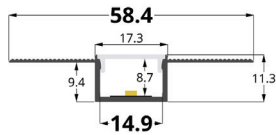

## LLP-DW08-03

Available in 2 and 3 m for LED strip up to 14 mm width

### PHOTOMETRIC CURVE

Transparent cover  
(light reduction: -21%)

Semiopal cover  
(light reduction: -24%)

Opal cover: -37%  
Frosted cover: -40%