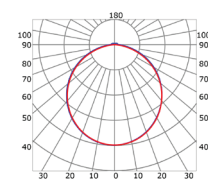

DRYWALL

LLP-DW07-01

Available in 2 m for LED strip up to 18 mm width

COVERS

PHOTOMETRIC CURVE

High opal cover
(light reduction: -25%)

Low opal cover
(light reduction: -31%)

INSTALLATION

END CAPS

Article	Description	Length	Material	Color	Picture	Packaging
LLP-DW07-01-W2 / LLP-DW07-01-W3	Drywall profile	2 m / 3 m	Painted aluminium	White		35 pcs
LLD-01-CM2 / LLD-01-CM3	High opal cover	2 m / 3 m	Polycarbonate	-		120 pcs
LLD-01-FM2 / LLD-01-FS2 / LLD-01-FM3	Low opal / frosted cover	2 m / 3 m	Polycarbonate	-		190 pcs
LLE-DW07-SM-U	End cap	-	Galvanized sheet	Silver	A	-
LLE-D01C-GP-X	End cap for high cover	-	Plastic	Grey	B	500 pcs