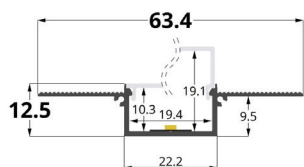

DRYWALL

LLP-DW07-01

Available in 2 m for LED strip up to 18 mm width

COVERS

PHOTOMETRIC CURVE

High opal cover
(light reduction: -25%)

Low opal cover
(light reduction: -31%)

INSTALLATION

END CAPS

Article	Description	Length	Material	Color	Picture	Packaging
LLP-DW07-01-W2 / LLP-DW07-01-W3	Drywall profile	2 m / 3 m	Painted aluminium	White		35 pcs
LLD-01-CM2 / LLD-01-CM3	High opal cover	2 m / 3 m	Polycarbonate	-		120 pcs
LLD-01-FM2 / LLD-01-FS2 / LLD-01-FM3	Low opal / frosted cover	2 m / 3 m	Polycarbonate	-		190 pcs
LLE-DW07-SM-U	End cap	-	Galvanized sheet	Silver	A	-
LLE-D01C-GP-X	End cap for high cover	-	Plastic	Grey	B	500 pcs