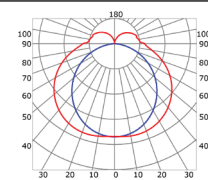

DRYWALL

LLP-DW07-01

Available in 2 m for LED strip up to 18 mm width

COVERS

PHOTOMETRIC CURVE

High opal cover
(light reduction: -25%)

Low opal cover
(light reduction: -31%)

INSTALLATION

END CAPS

Article	Description	Length	Material	Color	Picture	Packaging
LLP-DW07-01-W2 / LLP-DW07-01-W3	Drywall profile	2 m / 3 m	Painted aluminium	White		35 pcs
LLD-01-CM2 / LLD-01-CM3	High opal cover	2 m / 3 m	Polycarbonate	-		120 pcs
LLD-01-FM2 / LLD-01-FS2 / LLD-01-FM3	Low opal / frosted cover	2 m / 3 m	Polycarbonate	-		190 pcs
LLE-DW07-SM-U	End cap	-	Galvanized sheet	Silver	A	-
LLE-D01C-GP-X	End cap for high cover	-	Plastic	Grey	B	500 pcs