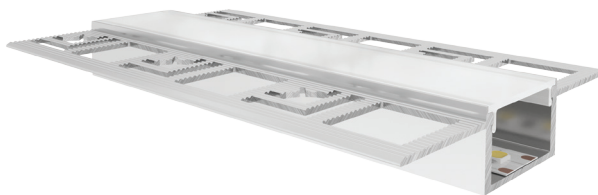

DRYWALL

LLP-DW07-01

Available in 2 m for LED strip up to 18 mm width

COVERS

PHOTOMETRIC CURVE

High opal cover
(light reduction: -25%)

Low opal cover
(light reduction: -31%)

INSTALLATION

END CAPS

Article	Description	Length	Material	Color	Picture	Packaging
LLP-DW07-01-W2 / LLP-DW07-01-W3	Drywall profile	2 m / 3 m	Painted aluminium	White		35 pcs
LLD-01-CM2 / LLD-01-CM3	High opal cover	2 m / 3 m	Polycarbonate	-		120 pcs
LLD-01-FM2 / LLD-01-FS2 / LLD-01-FM3	Low opal / frosted cover	2 m / 3 m	Polycarbonate	-		190 pcs
LLE-DW07-SM-U	End cap	-	Galvanized sheet	Silver	A	-
LLE-D01C-GP-X	End cap for high cover	-	Plastic	Grey	B	500 pcs