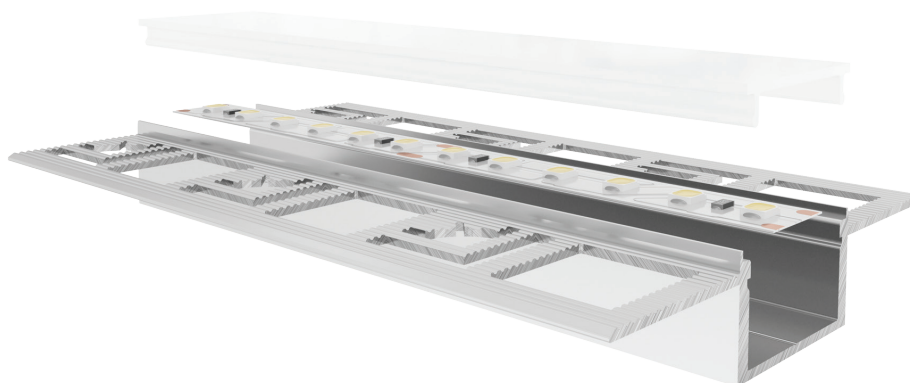

DRYWALL

LLP-DW07-01

Available in 2 m for LED strip up to 18 mm width

COVERS

PHOTOMETRIC CURVE

High opal cover
(light reduction: -25%)

Low opal cover
(light reduction: -31%)

INSTALLATION

END CAPS

Article	Description	Length	Material	Color	Picture	Packaging
LLP-DW07-01-W2 / LLP-DW07-01-W3	Drywall profile	2 m / 3 m	Painted aluminium	White		35 pcs
LLD-01-CM2 / LLD-01-CM3	High opal cover	2 m / 3 m	Polycarbonate	-		120 pcs
LLD-01-FM2 / LLD-01-FS2 / LLD-01-FM3	Low opal / frosted cover	2 m / 3 m	Polycarbonate	-		190 pcs
LLE-DW07-SM-U	End cap	-	Galvanized sheet	Silver	A	-
LLE-D01C-GP-X	End cap for high cover	-	Plastic	Grey	B	500 pcs