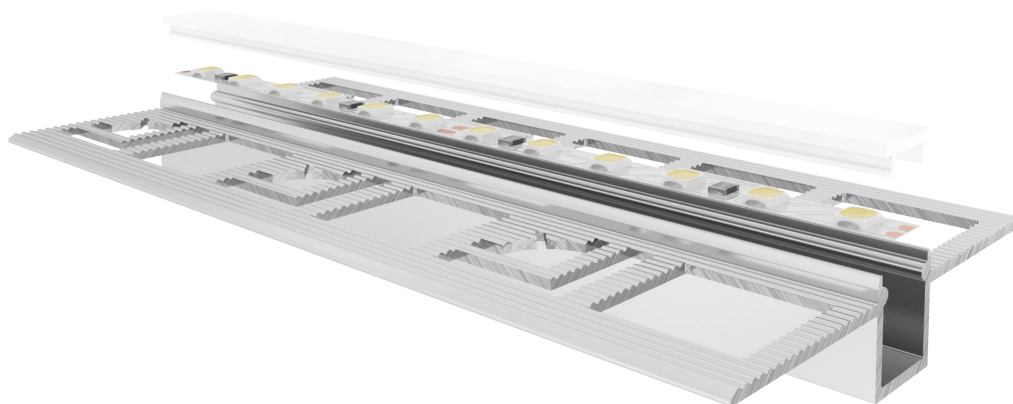

LLP-DW06-02

Available in 3 m for LED strip up to 6 mm width

COVERS

PHOTOMETRIC CURVE

— C0-C180 — C90-C270
Opal cover: -55%
Frosted cover: -59%

INSTALLATION

Article	Description	Length	Material	Color	Picture	Packaging
LLP-DW06-02-W3	Drywall profile	3 m	Painted aluminium	White		-
LLD-02-FM3	Opal cover	3 m	Polycarbonate	-		300 pcs
LLD-02-FS3	Frosted cover	3 m	Polycarbonate	-		300 pcs