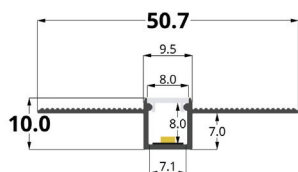

LLP-DW06-02

Available in 3 m for LED strip up to 6 mm width

COVERS

PHOTOMETRIC CURVE

— C0-C180 — C90-C270
Opal cover: -55%
Frosted cover: -59%

INSTALLATION

Article	Description	Length	Material	Color	Picture	Packaging
LLP-DW06-02-W3	Drywall profile	3 m	Painted aluminium	White		-
LLD-02-FM3	Opal cover	3 m	Polycarbonate	-		300 pcs
LLD-02-FS3	Frosted cover	3 m	Polycarbonate	-		300 pcs