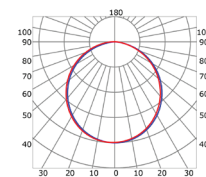

LLP-DW06-02

Available in 3 m for LED strip up to 6 mm width

COVERS

PHOTOMETRIC CURVE

— C0-C180 — C90-C270
Opal cover: -55%
Frosted cover: -59%

INSTALLATION

Article	Description	Length	Material	Color	Picture	Packaging
LLP-DW06-02-W3	Drywall profile	3 m	Painted aluminium	White		-
LLD-02-FM3	Opal cover	3 m	Polycarbonate	-		300 pcs
LLD-02-FS3	Frosted cover	3 m	Polycarbonate	-		300 pcs