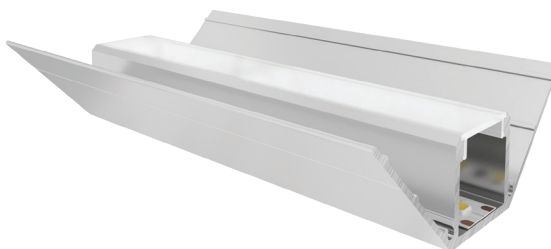

DRYWALL

LLP-DW02-03

Available in 2 m for LED strip up to 16 mm width

INSTALLATION

COVERS

PHOTOMETRIC CURVE

— C0-C180 — C90-C270
Transparent cover
(light reduction: -38%)

— C0-C180 — C90-C270
Semiopal cover
(light reduction: -42%)

— C0-C180 — C90-C270
Opal cover: -56%
Frosted cover: -58%

— C0-C180 — C90-C270
13° lens cover
(light reduction: -38%)

Article	Description	Length	Material	Color	Picture	Packaging
LLP-DW02-03-S2	Drywall profile	2 m	Anodized aluminium	Silver		-
LLD-03-FK2	Transparent cover	2 m	Polycarbonate	-		320 pcs
LLD-03-FM2	Opal cover	2 m	Polycarbonate	-		320 pcs
LLD-03-FH2	Semiopal cover	2 m	Polycarbonate	-		320 pcs
LLD-03-FS2	Frosted cover	2 m	Polycarbonate	-		320 pcs
LLD-03-XK2-L2	13° lens	2 m	Polycarbonate	-		-