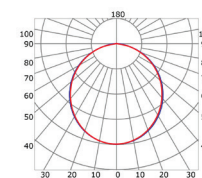

DRYWALL

LLP-DW02-03

Available in 2 m for LED strip up to 16 mm width

INSTALLATION

COVERS

PHOTOMETRIC CURVE

— C0-C180 — C90-C270
Transparent cover
(light reduction: -38%)

— C0-C180 — C90-C270
Semiopal cover
(light reduction: -42%)

— C0-C180 — C90-C270
Opal cover: -56%
Frosted cover: -58%

— C0-C180 — C90-C270
13° lens cover
(light reduction: -38%)

Article	Description	Length	Material	Color	Picture	Packaging
LLP-DW02-03-S2	Drywall profile	2 m	Anodized aluminium	Silver		-
LLD-03-FK2	Transparent cover	2 m	Polycarbonate	-		320 pcs
LLD-03-FM2	Opal cover	2 m	Polycarbonate	-		320 pcs
LLD-03-FH2	Semiopal cover	2 m	Polycarbonate	-		320 pcs
LLD-03-FS2	Frosted cover	2 m	Polycarbonate	-		320 pcs
LLD-03-XK2-L2	13° lens	2 m	Polycarbonate	-		-