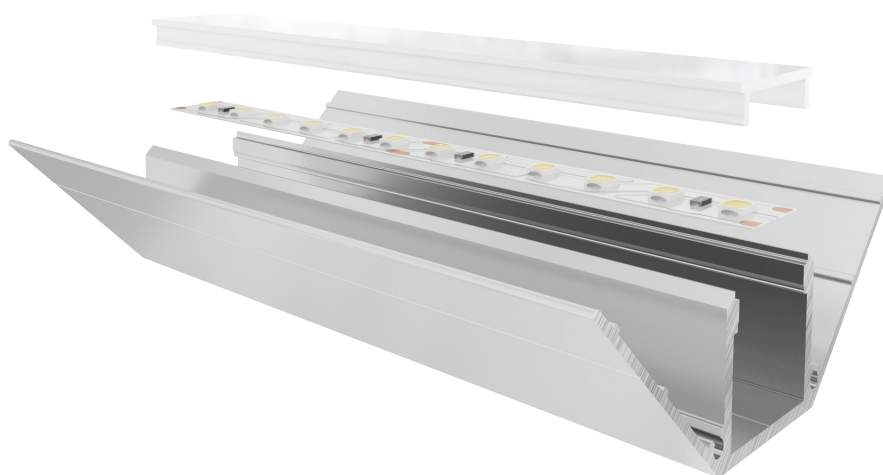

DRYWALL

LLP-DW02-03

Available in 2 m for LED strip up to 16 mm width

INSTALLATION

COVERS

PHOTOMETRIC CURVE

— C0-C180 — C90-C270
Transparent cover
(light reduction: -38%)

— C0-C180 — C90-C270
Semiopal cover
(light reduction: -42%)

— C0-C180 — C90-C270
Opal cover: -56%
Frosted cover: -58%

— C0-C180 — C90-C270
13° lens cover
(light reduction: -38%)

Article	Description	Length	Material	Color	Picture	Packaging
LLP-DW02-03-S2	Drywall profile	2 m	Anodized aluminium	Silver		-
LLD-03-FK2	Transparent cover	2 m	Polycarbonate	-		320 pcs
LLD-03-FM2	Opal cover	2 m	Polycarbonate	-		320 pcs
LLD-03-FH2	Semiopal cover	2 m	Polycarbonate	-		320 pcs
LLD-03-FS2	Frosted cover	2 m	Polycarbonate	-		320 pcs
LLD-03-XK2-L2	13° lens	2 m	Polycarbonate	-		-