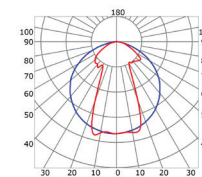

DRYWALL

LLP-DW02-03

Available in 2 m for LED strip up to 16 mm width

INSTALLATION

COVERS

PHOTOMETRIC CURVE

— C0-C180 — C90-C270
Transparent cover
(light reduction: -38%)

— C0-C180 — C90-C270
Semiopal cover
(light reduction: -42%)

— C0-C180 — C90-C270
Opal cover: -56%
Frosted cover: -58%

— C0-C180 — C90-C270
13° lens cover
(light reduction: -38%)

Article	Description	Length	Material	Color	Picture	Packaging
LLP-DW02-03-S2	Drywall profile	2 m	Anodized aluminium	Silver		-
LLD-03-FK2	Transparent cover	2 m	Polycarbonate	-		320 pcs
LLD-03-FM2	Opal cover	2 m	Polycarbonate	-		320 pcs
LLD-03-FH2	Semiopal cover	2 m	Polycarbonate	-		320 pcs
LLD-03-FS2	Frosted cover	2 m	Polycarbonate	-		320 pcs
LLD-03-XK2-L2	13° lens	2 m	Polycarbonate	-		-