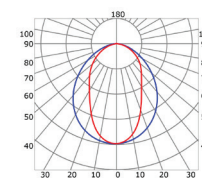

DRYWALL

LLP-DW02-03

Available in 2 m for LED strip up to 16 mm width

INSTALLATION

COVERS

PHOTOMETRIC CURVE

— C0-C180 — C90-C270
Transparent cover
(light reduction: -38%)

— C0-C180 — C90-C270
Semiopal cover
(light reduction: -42%)

— C0-C180 — C90-C270
Opal cover: -56%
Frosted cover: -58%

— C0-C180 — C90-C270
13° lens cover
(light reduction: -38%)

Article	Description	Length	Material	Color	Picture	Packaging
LLP-DW02-03-S2	Drywall profile	2 m	Anodized aluminium	Silver		-
LLD-03-FK2	Transparent cover	2 m	Polycarbonate	-		320 pcs
LLD-03-FM2	Opal cover	2 m	Polycarbonate	-		320 pcs
LLD-03-FH2	Semiopal cover	2 m	Polycarbonate	-		320 pcs
LLD-03-FS2	Frosted cover	2 m	Polycarbonate	-		320 pcs
LLD-03-XK2-L2	13° lens	2 m	Polycarbonate	-		-