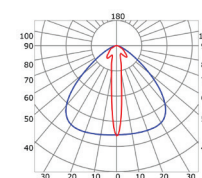

DRYWALL

LLP-DW02-03

Available in 2 m for LED strip up to 16 mm width

INSTALLATION

COVERS

PHOTOMETRIC CURVE

— C0-C180 — C90-C270
Transparent cover
(light reduction: -38%)

— C0-C180 — C90-C270
Semiopal cover
(light reduction: -42%)

— C0-C180 — C90-C270
Opal cover: -56%
Frosted cover: -58%

— C0-C180 — C90-C270
13° lens cover
(light reduction: -38%)

Article	Description	Length	Material	Color	Picture	Packaging
LLP-DW02-03-S2	Drywall profile	2 m	Anodized aluminium	Silver		-
LLD-03-FK2	Transparent cover	2 m	Polycarbonate	-		320 pcs
LLD-03-FM2	Opal cover	2 m	Polycarbonate	-		320 pcs
LLD-03-FH2	Semiopal cover	2 m	Polycarbonate	-		320 pcs
LLD-03-FS2	Frosted cover	2 m	Polycarbonate	-		320 pcs
LLD-03-XK2-L2	13° lens	2 m	Polycarbonate	-		-