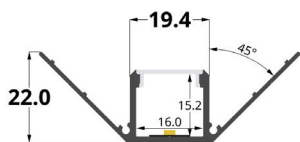

DRYWALL

LLP-DW02-03

Available in 2 m for LED strip up to 16 mm width

INSTALLATION

COVERS

PHOTOMETRIC CURVE

— C0-C180 — C90-C270
Transparent cover
(light reduction: -38%)

— C0-C180 — C90-C270
Semiopal cover
(light reduction: -42%)

— C0-C180 — C90-C270
Opal cover: -56%
Frosted cover: -58%

— C0-C180 — C90-C270
13° lens cover
(light reduction: -38%)

Article	Description	Length	Material	Color	Picture	Packaging
LLP-DW02-03-S2	Drywall profile	2 m	Anodized aluminium	Silver		-
LLD-03-FK2	Transparent cover	2 m	Polycarbonate	-		320 pcs
LLD-03-FM2	Opal cover	2 m	Polycarbonate	-		320 pcs
LLD-03-FH2	Semiopal cover	2 m	Polycarbonate	-		320 pcs
LLD-03-FS2	Frosted cover	2 m	Polycarbonate	-		320 pcs
LLD-03-XK2-L2	13° lens	2 m	Polycarbonate	-		-