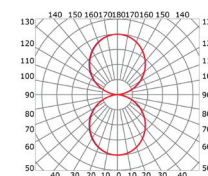

SUSPENSION

LLP-CL04-18

Available in 3 m for LED strip up to 50 mm width

COVERS

PHOTOMETRIC CURVE

Opal cover: -37%
Frosted cover: -38%

Biemission Opal: -37%
Biemission Frosted: -38%

INSTALLATION