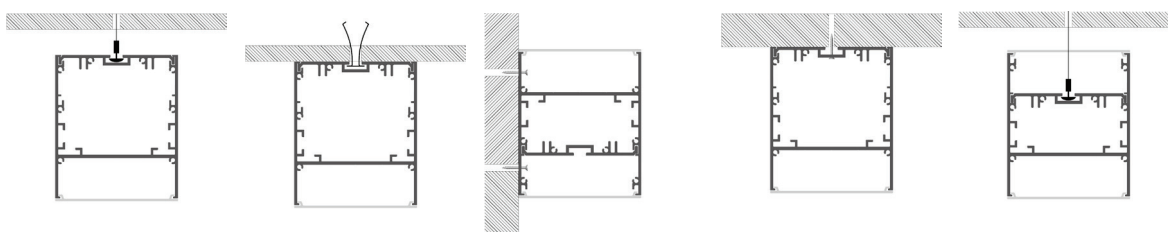

SUSPENSION

LLP-CL04-18

Available in 3 m for LED strip up to 50 mm width

COVERS

PHOTOMETRIC CURVE

Opal cover: -37%
Frosted cover: -38%

Biemission Opal: -37%
Biemission Frosted: -38%

INSTALLATION

END CAPS

MOUNTING CLIPS

Article	Description	Length	Material	Color	Picture	Packaging
LLP-CL04-18-S3	Suspended profile	3 m	Anodized aluminium	Silver	-	-
LLP-CL04-18-B3	Suspended profile	3 m	Anodized aluminium	Black	-	-
LLP-CL04-18-W3	Suspended profile	3 m	Painted aluminium	White	-	-
LLP-CL04-00-S3	Aluminium plate	3 m	Anodized aluminium	Silver	-	-
LLP-CL04-00-W3	Aluminium plate	3 m	Painted aluminium	White	-	-
LLP-CL04-00-B3	Aluminium plate	3 m	Anodized aluminium	Black	-	-
LLD-18-FM3	Opal cover	3 m	Polycarbonate	-	-	-
LLD-18-FS3	Frosted cover	3 m	Polycarbonate	-	-	-
LLE-CL04-GP-U	End cap without hole	-	Plastic	Grey	A	-
LLE-CL04-WP-U	End cap without hole	-	Plastic	White	A	-
LLE-CL04-BP-U	End cap without hole	-	Plastic	Black	A	-
LLM-CL01-M	Suspension kit	2 m	Metal	-	B	-
LLM-CL02-M	Suspension kit	2 m	Metal	-	C	-
LLM-SP02-M	Mounting spring	-	Metal	-	D	-
LLM-AC01-M	Straight connector	-	Metal	-	E	-
LLM-AC02-M	120° horizontal connector	-	Metal	-	F	-
LLM-AC03-M	90° horizontal connector	-	Metal	-	G	-
LLM-AC04-M	90° vertical connector	-	Metal	-	H	-