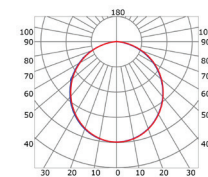

SUSPENSION

LLP-CL04-18

Available in 3 m for LED strip up to 50 mm width

COVERS

PHOTOMETRIC CURVE

Opal cover: -37%
Frosted cover: -38%

Biemission Opal: -37%
Biemission Frosted: -38%

INSTALLATION