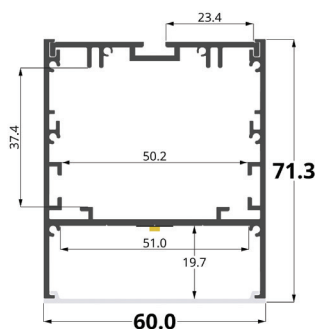

SUSPENSION

LLP-CL04-18

Available in 3 m for LED strip up to 50 mm width

COVERS

PHOTOMETRIC CURVE

Opal cover: -37%
Frosted cover: -38%

Biemission Opal: -37%
Biemission Frosted: -38%

INSTALLATION

END CAPS

MOUNTING CLIPS

Article	Description	Length	Material	Color	Picture	Packaging
LLP-CL04-18-S3	Suspended profile	3 m	Anodized aluminium	Silver	-	-
LLP-CL04-18-B3	Suspended profile	3 m	Anodized aluminium	Black	-	-
LLP-CL04-18-W3	Suspended profile	3 m	Painted aluminium	White	-	-
LLP-CL04-00-S3	Aluminium plate	3 m	Anodized aluminium	Silver	-	-
LLP-CL04-00-W3	Aluminium plate	3 m	Painted aluminium	White	-	-
LLP-CL04-00-B3	Aluminium plate	3 m	Anodized aluminium	Black	-	-
LLD-18-FM3	Opal cover	3 m	Polycarbonate	-	-	-
LLD-18-FS3	Frosted cover	3 m	Polycarbonate	-	-	-
LLE-CL04-GP-U	End cap without hole	-	Plastic	Grey	A	-
LLE-CL04-WP-U	End cap without hole	-	Plastic	White	A	-
LLE-CL04-BP-U	End cap without hole	-	Plastic	Black	A	-
LLM-CL01-M	Suspension kit	2 m	Metal	-	B	-
LLM-CL02-M	Suspension kit	2 m	Metal	-	C	-
LLM-SP02-M	Mounting spring	-	Metal	-	D	-
LLM-AC01-M	Straight connector	-	Metal	-	E	-
LLM-AC02-M	120° horizontal connector	-	Metal	-	F	-
LLM-AC03-M	90° horizontal connector	-	Metal	-	G	-
LLM-AC04-M	90° vertical connector	-	Metal	-	H	-