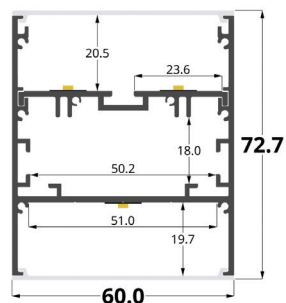

SUSPENSION

LLP-CL04-18

Available in 3 m for LED strip up to 50 mm width

COVERS

PHOTOMETRIC CURVE

Opal cover: -37%
Frosted cover: -38%

Biemission Opal: -37%
Biemission Frosted: -38%

INSTALLATION

END CAPS

MOUNTING CLIPS

Article	Description	Length	Material	Color	Picture	Packaging
LLP-CL04-18-S3	Suspended profile	3 m	Anodized aluminium	Silver	-	-
LLP-CL04-18-B3	Suspended profile	3 m	Anodized aluminium	Black	-	-
LLP-CL04-18-W3	Suspended profile	3 m	Painted aluminium	White	-	-
LLP-CL04-00-S3	Aluminium plate	3 m	Anodized aluminium	Silver	-	-
LLP-CL04-00-W3	Aluminium plate	3 m	Painted aluminium	White	-	-
LLP-CL04-00-B3	Aluminium plate	3 m	Anodized aluminium	Black	-	-
LLD-18-FM3	Opal cover	3 m	Polycarbonate	-	-	-
LLD-18-FS3	Frosted cover	3 m	Polycarbonate	-	-	-
LLE-CL04-GP-U	End cap without hole	-	Plastic	Grey	A	-
LLE-CL04-WP-U	End cap without hole	-	Plastic	White	A	-
LLE-CL04-BP-U	End cap without hole	-	Plastic	Black	A	-
LLM-CL01-M	Suspension kit	2 m	Metal	-	B	-
LLM-CL02-M	Suspension kit	2 m	Metal	-	C	-
LLM-SP02-M	Mounting spring	-	Metal	-	D	-
LLM-AC01-M	Straight connector	-	Metal	-	E	-
LLM-AC02-M	120° horizontal connector	-	Metal	-	F	-
LLM-AC03-M	90° horizontal connector	-	Metal	-	G	-
LLM-AC04-M	90° vertical connector	-	Metal	-	H	-