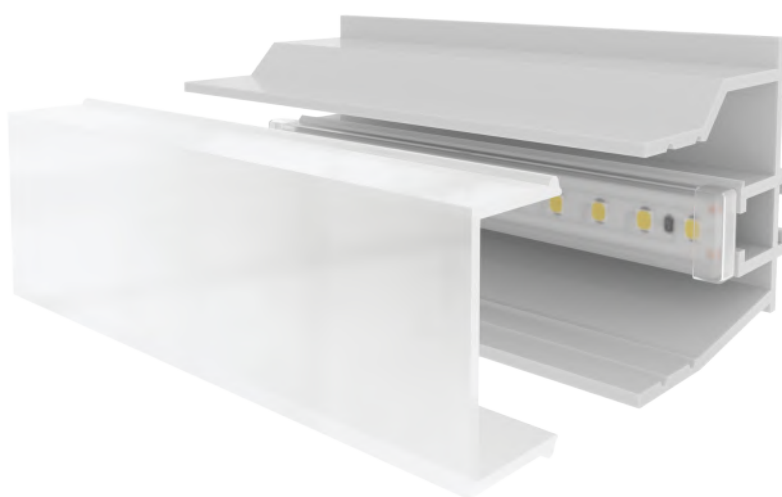

LLP-CC01-06

Available in 3m for LED strips up to 12mm width

COVERS

PHOTOMETRIC CURVE

High Opal cover: -64%
High Frosted cover: -63%

Low Opal cover: -65%
Low Frosted cover: -65%

INSTALLATION

MOUNTING CLIPS

Article	Description	Length	Material	Color	Picture	Packaging
LLP-CC01-06-G3	Profile for concrete	3m	PVC	Grey		-
LLD-06-CM3	Opal cover	3m	Polycarbonate	-		30 pcs
LLD-06-CS3	Frosted cover	3m	Polycarbonate	-		30 pcs
LLM-AC01-M	Straight connector	-	Metal	-	A	-
LLM-AC02-M	120° horizontal connector	-	Metal	-	B	-
LLM-AC03-M	90° horizontal connector	-	Metal	-	C	-
LLM-AC04-M	90° vertical connector	-	Metal	-	D	-