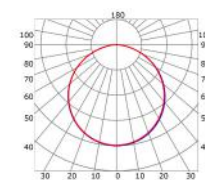

LLP-CC01-06

Available in 3m for LED strips up to 12mm width

COVERS

PHOTOMETRIC CURVE

High Opal cover: -64%
High Frosted cover: -63%

Low Opal cover: -65%
Low Frosted cover: -65%

INSTALLATION

MOUNTING CLIPS

Article	Description	Length	Material	Color	Picture	Packaging
LLP-CC01-06-G3	Profile for concrete	3m	PVC	Grey		-
LLD-06-CM3	Opal cover	3m	Polycarbonate	-		30 pcs
LLD-06-CS3	Frosted cover	3m	Polycarbonate	-		30 pcs
LLM-AC01-M	Straight connector	-	Metal	-	A	-
LLM-AC02-M	120° horizontal connector	-	Metal	-	B	-
LLM-AC03-M	90° horizontal connector	-	Metal	-	C	-
LLM-AC04-M	90° vertical connector	-	Metal	-	D	-