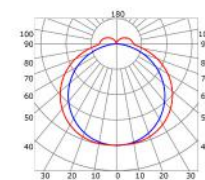

LLP-CC01-06

Available in 3m for LED strips up to 12mm width

COVERS

PHOTOMETRIC CURVE

High Opal cover: -64%
High Frosted cover: -63%

Low Opal cover: -65%
Low Frosted cover: -65%

INSTALLATION

MOUNTING CLIPS

Article	Description	Length	Material	Color	Picture	Packaging
LLP-CC01-06-G3	Profile for concrete	3m	PVC	Grey		-
LLD-06-CM3	Opal cover	3m	Polycarbonate	-		30 pcs
LLD-06-CS3	Frosted cover	3m	Polycarbonate	-		30 pcs
LLM-AC01-M	Straight connector	-	Metal	-	A	-
LLM-AC02-M	120° horizontal connector	-	Metal	-	B	-
LLM-AC03-M	90° horizontal connector	-	Metal	-	C	-
LLM-AC04-M	90° vertical connector	-	Metal	-	D	-