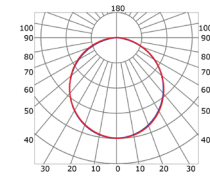

COVERS

PHOTOMETRIC CURVE

— C0-C180 — C90-C270
Opal cover: -68%
Frosted cover: -69%