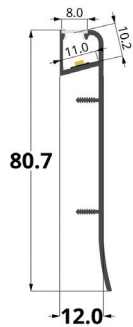

## LLP-BB01-02

Available in 2 m for LED strip up to 10 mm width