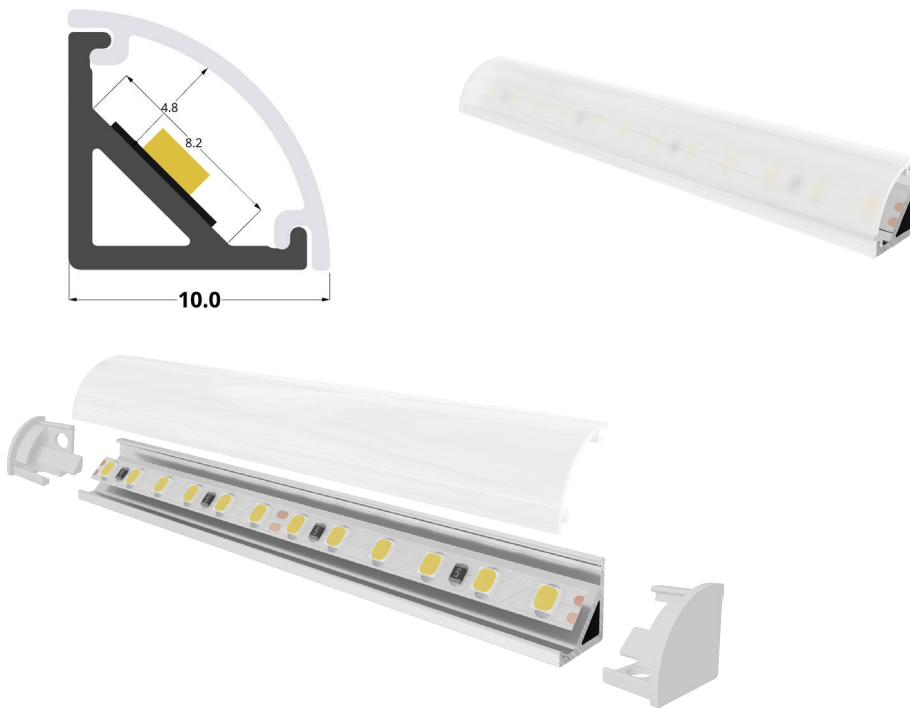

## LLP-AN06-20

Available in 2 m for LED strip up to 8 mm width

### PHOTOMETRIC CURVE

— C0-C180 — C90-C270  
Transparent cover  
(light reduction: -4%)

— C0-C180 — C90-C270  
Opal cover  
(light reduction: -14%)

— C0-C180 — C90-C270  
Frosted cover  
(light reduction: -19%)