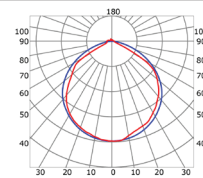

### PHOTOMETRIC CURVE

— C0-C180 — C90-C270  
Transparent cover  
(light reduction: -4%)

— C0-C180 — C90-C270  
Opal cover  
(light reduction: -14%)

— C0-C180 — C90-C270  
Frosted cover  
(light reduction: -19%)