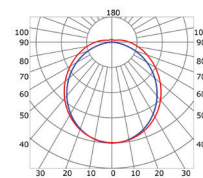

### END CAPS

### PHOTOMETRIC CURVE

— C0-C180 — C90-C270  
Transparent cover  
(light reduction: -4%)

— C0-C180 — C90-C270  
Opal cover  
(light reduction: -14%)

— C0-C180 — C90-C270  
Frosted cover  
(light reduction: -19%)