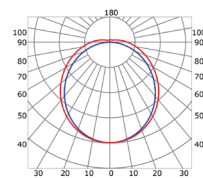

### PHOTOMETRIC CURVE

— C0-C180 — C90-C270  
Transparent cover  
(light reduction: -4%)

— C0-C180 — C90-C270  
Opal cover  
(light reduction: -14%)

— C0-C180 — C90-C270  
Frosted cover  
(light reduction: -19%)